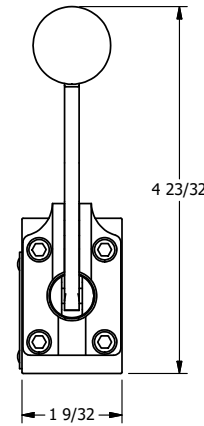

4 3 2 1

AAA
PRODUCTS
INTERNATIONAL

**AAA PRODUCTS
INTERNATIONAL**
7114 Harry Hines Blvd
Dallas, TX 75235

TITLE: 1/4" NAMUR, LEVER, 3 POS,
SPR REGEN CTR,
CURVED LVR, RED KNOB, 90D LVR

DRAWING NO.:
DIM_NHY2DCJR

THE INFORMATION CONTAINED WITHIN THIS DOCUMENT IS PROPRIETARY TO AAA PRODUCTS AND MAY NOT BE DISCLOSED WITHOUT PRIOR WRITTEN CONSENT