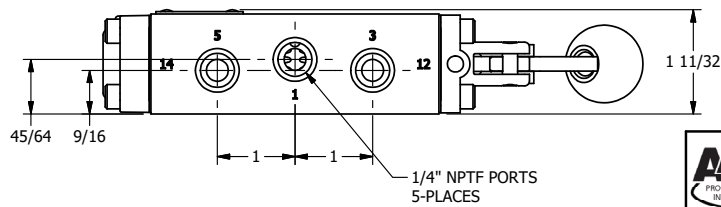

4 3 2 1

AAA
PRODUCTS
INTERNATIONAL

**AAA PRODUCTS
INTERNATIONAL**
7114 Harry Hines Blvd
Dallas, TX 75235

TITLE: 1/4" NAMUR, LEVER, 3 POS,
SPR REGEN CTR,
CURVED LVR, RED KNOB, 90D LVR

DRAWING NO.:
DIM_NHY2DCJR

THE INFORMATION CONTAINED WITHIN THIS DOCUMENT IS PROPRIETARY TO AAA PRODUCTS AND MAY NOT BE DISCLOSED WITHOUT PRIOR WRITTEN CONSENT