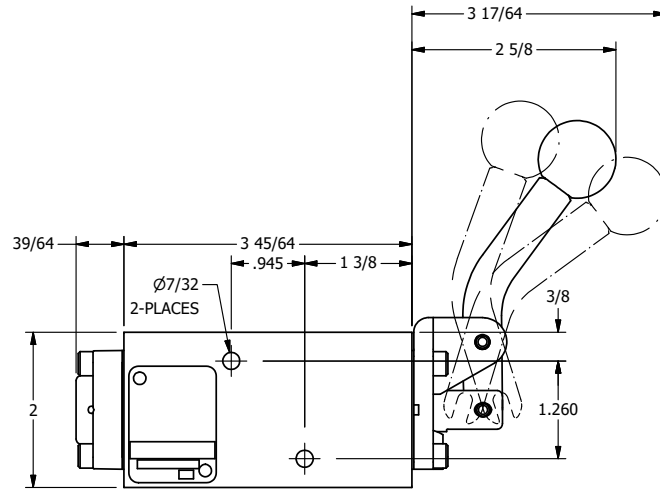

4 3 2 1

AAA
PRODUCTS
INTERNATIONAL

**AAA PRODUCTS
INTERNATIONAL**
7114 Harry Hines Blvd
Dallas, TX 75235

TITLE: 1/4" NAMUR, LEVER, 3 POS,
SPR REGEN CTR,
CURVED LVR, RED KNOB, 90D LVR

DRAWING NO.:
DIM_NHY2DCJR

THE INFORMATION CONTAINED WITHIN THIS DOCUMENT IS PROPRIETARY TO AAA PRODUCTS AND MAY NOT BE DISCLOSED WITHOUT PRIOR WRITTEN CONSENT