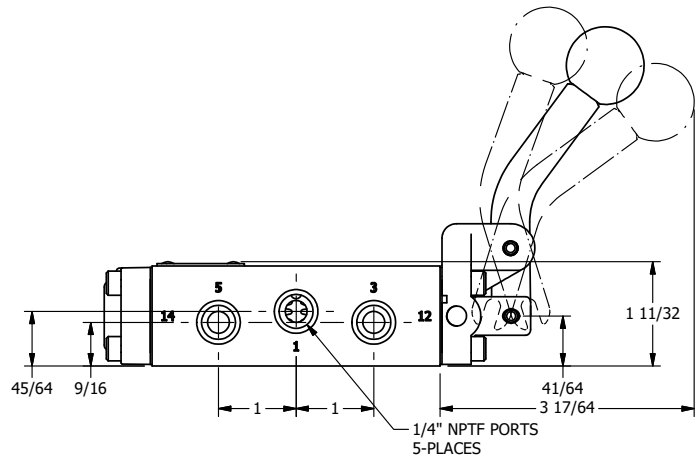

4

3

2

1

AAA
PRODUCTS
INTERNATIONAL

**AAA PRODUCTS
INTERNATIONAL**
7114 Harry Hines Blvd
Dallas, TX 75235

TITLE: 1/4" NAMUR, LEVER, 3 POS,
SPR REGEN CTR,
CURVED LVR, RED KNOB, LOCKOUT B

DRAWING NO.:
DIM_NHY2DCJLO