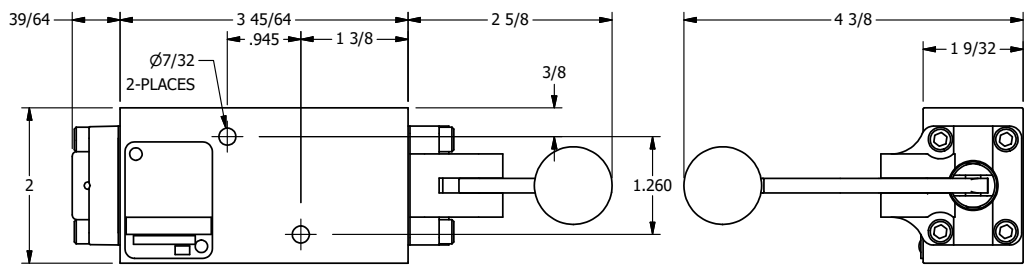

4

3

2

1

AAA
PRODUCTS
INTERNATIONAL

**AAA PRODUCTS
INTERNATIONAL**
7114 Harry Hines Blvd
Dallas, TX 75235

TITLE: 1/4" NAMUR, LEVER, 3 POS,
SPR REGEN CTR,
CURVED LVR, RED KNOB, LOCKOUT B

DRAWING NO.:
DIM_NHY2DCJLO