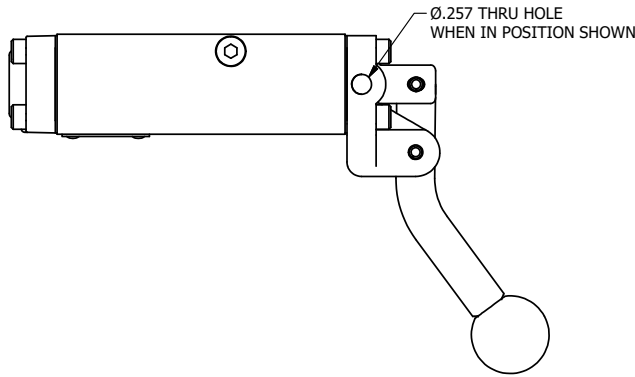

4

3

2

1

AAA
PRODUCTS
INTERNATIONAL

**AAA PRODUCTS
INTERNATIONAL**
7114 Harry Hines Blvd
Dallas, TX 75235

TITLE: 1/4" NAMUR, LEVER, 3 POS,
SPR REGEN CTR,
CURVED LVR, RED KNOB, LOCKOUT B

DRAWING NO.:
DIM_NHY2DCJLO