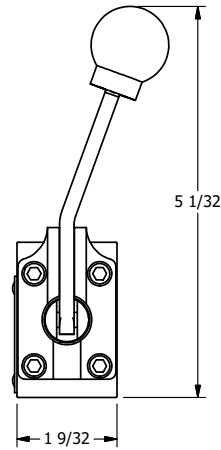

4

3

2

1

B

B

A

A

AAA
 PRODUCTS
 INTERNATIONAL
 7114 Harry Hines Blvd
 Dallas, TX 75235

TITLE: 1/4" NAMUR, LEVER, 3 POS,
 SPR REGEN CTR,
 BENT LVR RT, 90D LVR

DRAWING NO.:
 DIM_NHY2DBRR

THE INFORMATION CONTAINED WITHIN THIS DOCUMENT IS PROPRIETARY TO AAA PRODUCTS AND MAY NOT BE DISCLOSED WITHOUT PRIOR WRITTEN CONSENT