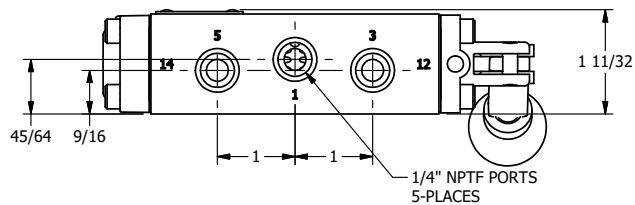

AAA
 PRODUCTS
 INTERNATIONAL
 7114 Harry Hines Blvd
 Dallas, TX 75235

TITLE: 1/4" NAMUR, LEVER, 3 POS,
 SPR REGEN CTR,
 BENT LVR RT, 90D LVR

DRAWING NO.:
 DIM_NHY2DBRR

THE INFORMATION CONTAINED WITHIN THIS DOCUMENT IS PROPRIETARY TO AAA PRODUCTS AND MAY NOT BE DISCLOSED WITHOUT PRIOR WRITTEN CONSENT