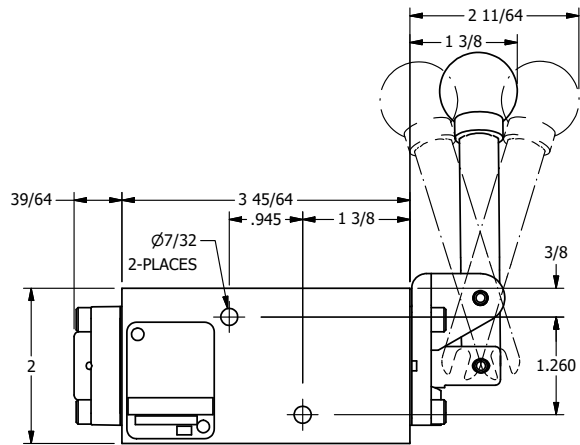

4

3

2

1

B

B

A

A

AAA
PRODUCTS
INTERNATIONAL
7114 Harry Hines Blvd
Dallas, TX 75235

TITLE: 1/4" NAMUR, LEVER, 3 POS,
SPR REGEN CTR,
BENT LVR RT, 90D LVR

DRAWING NO.:
DIM_NHY2DBRR

THE INFORMATION CONTAINED WITHIN THIS DOCUMENT IS PROPRIETARY TO AAA PRODUCTS AND MAY NOT BE DISCLOSED WITHOUT PRIOR WRITTEN CONSENT

4

3

2

1