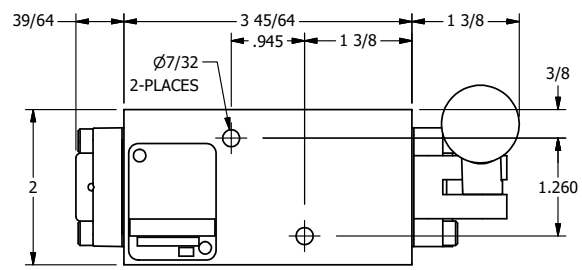

4

3

2

1

B

B

A

A

AAA
PRODUCTS
INTERNATIONAL

**AAA PRODUCTS
INTERNATIONAL**
7114 Harry Hines Blvd
Dallas, TX 75235

TITLE: 1/4" NAMUR, LEVER, 3 POS,
SPR REGEN CTR,
BENT LVR RT, LOCKOUT B

DRAWING NO.:
DIM_NHY2DBRLO

4

3

2

1

THE INFORMATION CONTAINED WITHIN THIS DOCUMENT IS PROPRIETARY TO AAA PRODUCTS AND MAY NOT BE DISCLOSED WITHOUT PRIOR WRITTEN CONSENT