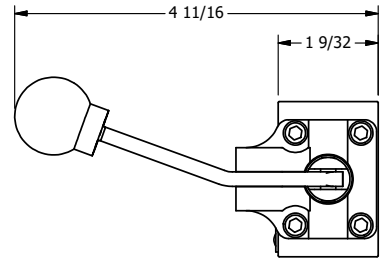

4

3

2

1

B

B

A

A

AAA
PRODUCTS
INTERNATIONAL

**AAA PRODUCTS
INTERNATIONAL**
7114 Harry Hines Blvd
Dallas, TX 75235

TITLE: 1/4" NAMUR, LEVER, 3 POS,
SPR REGEN CTR,
BENT LVR RT, LOCKOUT B

DRAWING NO.:
DIM_NHY2DBRLO

4

3

2

1