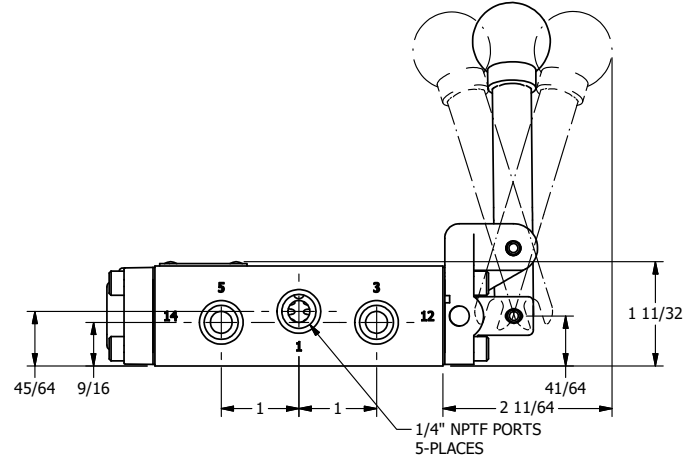

AAA
PRODUCTS
INTERNATIONAL

**AAA PRODUCTS
INTERNATIONAL**
7114 Harry Hines Blvd
Dallas, TX 75235

TITLE: 1/4" NAMUR, LEVER, 3 POS,
SPR REGEN CTR,
BENT LVR RT, LOCKOUT B

DRAWING NO.:
DIM_NHY2DBRLO

4

3

2

1