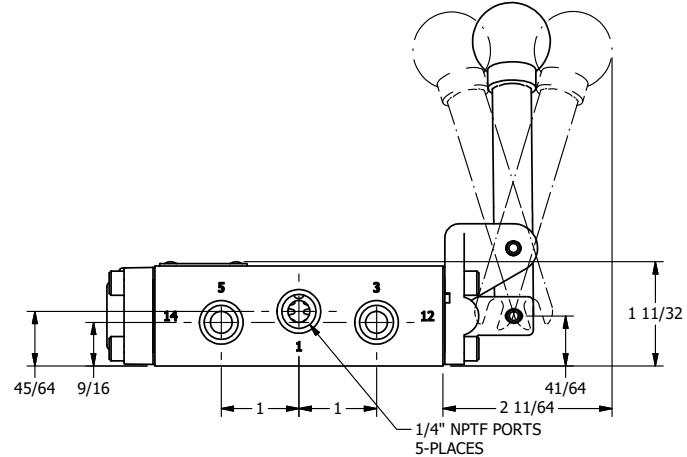

**AAA**  
PRODUCTS  
INTERNATIONAL

**AAA PRODUCTS  
INTERNATIONAL**  
7114 Harry Hines Blvd  
Dallas, TX 75235

TITLE: 1/4" NAMUR, LEVER, 3 POS,  
SPR REGEN CTR,  
BENT LVR RT, HVY DTY

DRAWING NO.:  
DIM\_NHY2DBRH