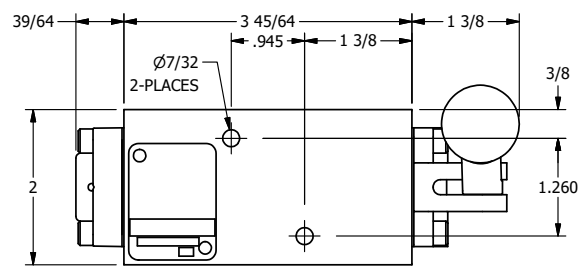

4

3

2

1

B

B

A

A

AAA
PRODUCTS
INTERNATIONAL

**AAA PRODUCTS
INTERNATIONAL**
7114 Harry Hines Blvd
Dallas, TX 75235

TITLE: 1/4" NAMUR, LEVER, 3 POS,
SPR REGEN CTR,
BENT LVR RT, HVY DTY

DRAWING NO.:
DIM_NHY2DBRH

4

3

2

1

THE INFORMATION CONTAINED WITHIN THIS DOCUMENT IS PROPRIETARY TO AAA PRODUCTS AND MAY NOT BE DISCLOSED WITHOUT PRIOR WRITTEN CONSENT