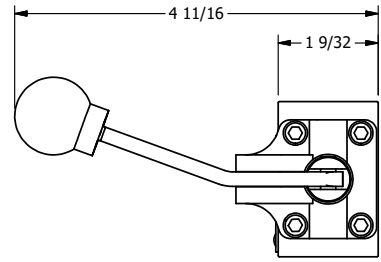

4

3

2

1

B

B

A

A

**AAA**  
PRODUCTS  
INTERNATIONAL

**AAA PRODUCTS  
INTERNATIONAL**  
7114 Harry Hines Blvd  
Dallas, TX 75235

TITLE: 1/4" NAMUR, LEVER, 3 POS,  
SPR REGEN CTR,  
BENT LVR RT, HVY DTY

DRAWING NO.:  
DIM\_NHY2DBRH