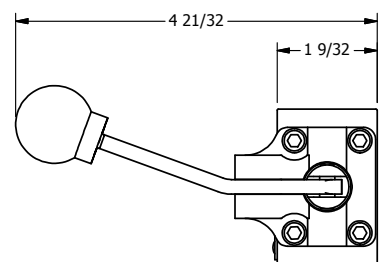

4

3

2

1

B

B

A

A

AAA
PRODUCTS
INTERNATIONAL

**AAA PRODUCTS
INTERNATIONAL**
7114 Harry Hines Blvd
Dallas, TX 75235

TITLE: 1/4" NAMUR, LEVER, 3 POS,
SPR CTR, LEVER SHFT, REGEN CTR SPL,
BENT LEVER RIGHT

PART NO.:
DIM_NHY2DBR