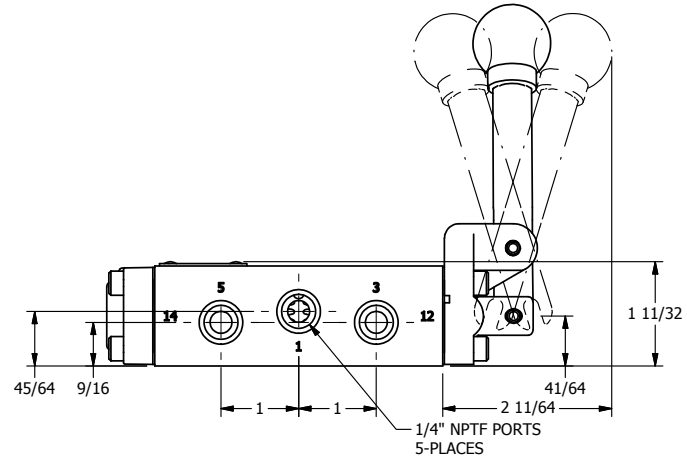

AAA
PRODUCTS
INTERNATIONAL

**AAA PRODUCTS
INTERNATIONAL**
7114 Harry Hines Blvd
Dallas, TX 75235

TITLE: 1/4" NAMUR, LEVER, 3 POS,
SPR CTR, LEVER SHFT, REGEN CTR SPL,
BENT LEVER RIGHT

PART NO.:
DIM_NHY2DBR