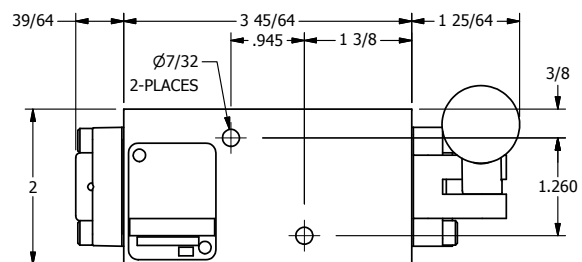

4

3

2

1

B

B

A

A

AAA
PRODUCTS
INTERNATIONAL

**AAA PRODUCTS
INTERNATIONAL**
7114 Harry Hines Blvd
Dallas, TX 75235

TITLE: 1/4" NAMUR, LEVER, 3 POS,
SPR CTR, LEVER SHFT, REGEN CTR SPL,
BENT LEVER RIGHT

PART NO.:
DIM_NHY2DBR

4

3

2

1

A

A

THE INFORMATION CONTAINED WITHIN THIS DOCUMENT IS PROPRIETARY TO AAA PRODUCTS AND MAY NOT BE DISCLOSED WITHOUT PRIOR WRITTEN CONSENT