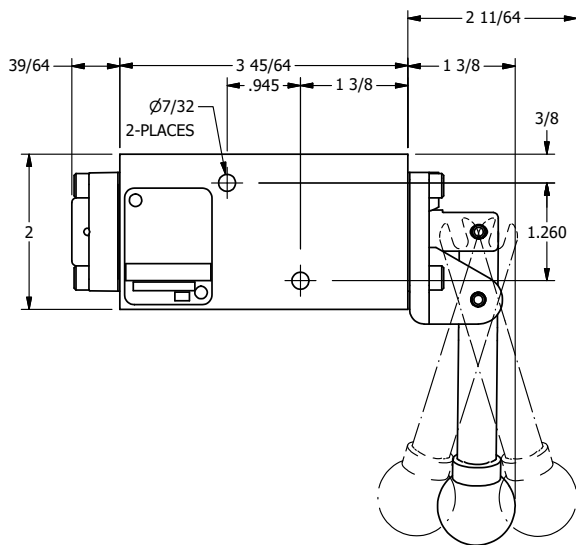

4

3

2

1

AAA
PRODUCTS
INTERNATIONAL

**AAA PRODUCTS
INTERNATIONAL**
7114 Harry Hines Blvd
Dallas, TX 75235

TITLE: 1/4" NAMUR, LEVER, 3 POS,
SPR CTR, LEVER SHFT, REGEN CTR SPL,
BENT LVR LFT, 270D LVR

DRAWING NO.:
DIM_NHY2DBLRT