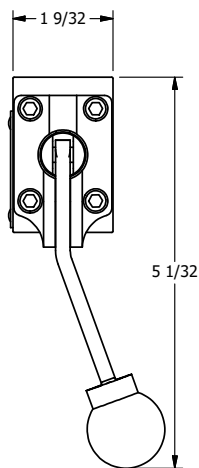

4

3

2

1

AAA
PRODUCTS
INTERNATIONAL

**AAA PRODUCTS
INTERNATIONAL**
7114 Harry Hines Blvd
Dallas, TX 75235

TITLE: 1/4" NAMUR, LEVER, 3 POS,
SPR CTR, LEVER SHFT, REGEN CTR SPL,
BENT LVR LFT, 270D LVR

DRAWING NO.:
DIM_NHY2DBLRT