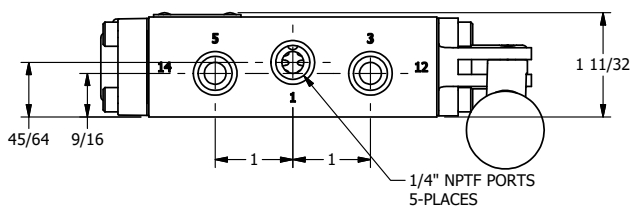

4

3

2

1

AAA
PRODUCTS
INTERNATIONAL

**AAA PRODUCTS
INTERNATIONAL**
7114 Harry Hines Blvd
Dallas, TX 75235

TITLE: 1/4" NAMUR, LEVER, 3 POS,
SPR CTR, LEVER SHFT, REGEN CTR SPL,
BENT LVR LFT, 270D LVR

DRAWING NO.:
DIM_NHY2DBLRT