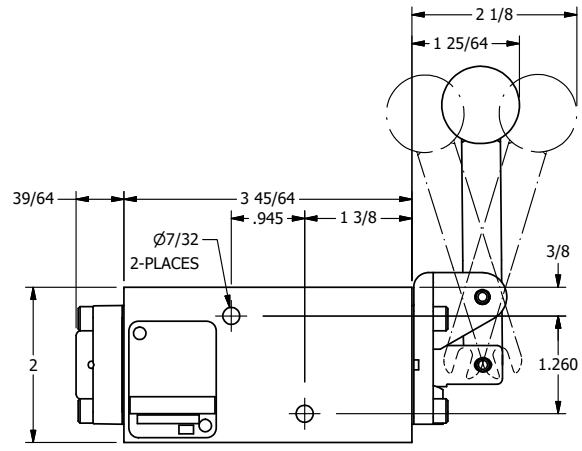

4 3 2 1

B

B

A

A

4 3 2 1

A

A

**AAA** PRODUCTS INTERNATIONAL  
 7114 Harry Hines Blvd  
 Dallas, TX 75235

TITLE: 1/4" NAMUR, LEVER, 3 POS,  
 SPR REGEN CTR,  
 BNT LVR LFT, RED KNOB, 90D LVR

DRAWING NO.:  
 DIM\_NHY2DBLJR

THE INFORMATION CONTAINED WITHIN THIS DOCUMENT IS PROPRIETARY TO AAA PRODUCTS AND MAY NOT BE DISCLOSED WITHOUT PRIOR WRITTEN CONSENT