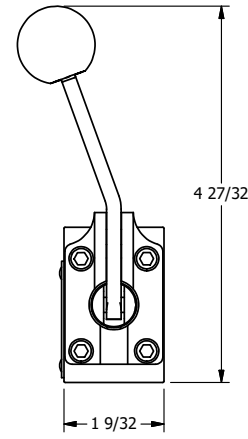

4 3 2 1

B

B

A

A

4 3 2 1

A

A

**AAA** PRODUCTS INTERNATIONAL  
 7114 Harry Hines Blvd  
 Dallas, TX 75235

TITLE: 1/4" NAMUR, LEVER, 3 POS,  
 SPR REGEN CTR,  
 BNT LVR LFT, RED KNOB, 90D LVR

DRAWING NO.:  
 DIM\_NHY2DBLJR

THE INFORMATION CONTAINED WITHIN THIS DOCUMENT IS PROPRIETARY TO AAA PRODUCTS AND MAY NOT BE DISCLOSED WITHOUT PRIOR WRITTEN CONSENT