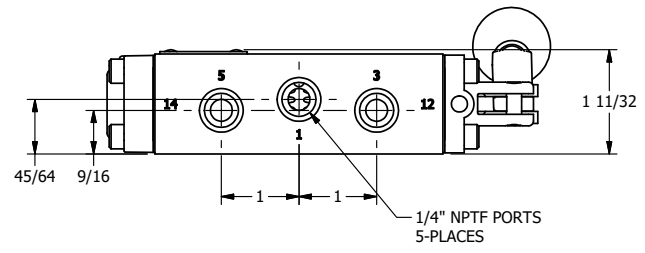

4 3 2 1

A

A

AAA PRODUCTS INTERNATIONAL
7114 Harry Hines Blvd
Dallas, TX 75235

TITLE: 1/4" NAMUR, LEVER, 3 POS,
SPR REGEN CTR,
BNT LVR LFT, RED KNOB, 90D LVR

DRAWING NO.:
DIM_NHY2DBLJR

THE INFORMATION CONTAINED WITHIN THIS DOCUMENT IS PROPRIETARY TO AAA PRODUCTS AND MAY NOT BE DISCLOSED WITHOUT PRIOR WRITTEN CONSENT