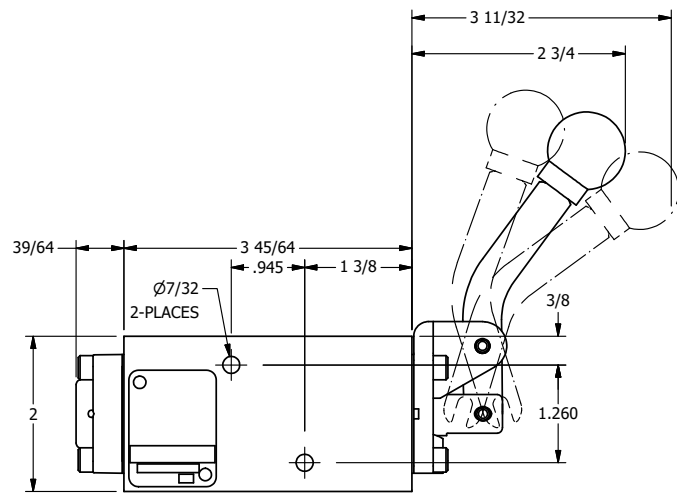

4 3 2 1

B

B

A

A

A

A

AAA
PRODUCTS
INTERNATIONAL

**AAA PRODUCTS
INTERNATIONAL**
7114 Harry Hines Blvd
Dallas, TX 75235

TITLE: 1/4" NAMUR, LEVER, 3 POS,
SPR CLSD CTR,
CURVED LVR, 90D LVR

DRAWING NO.:
DIM_NHY2CR

THE INFORMATION CONTAINED WITHIN THIS DOCUMENT IS PROPRIETARY TO AAA PRODUCTS AND MAY NOT BE DISCLOSED WITHOUT PRIOR WRITTEN CONSENT

4 3 2 1