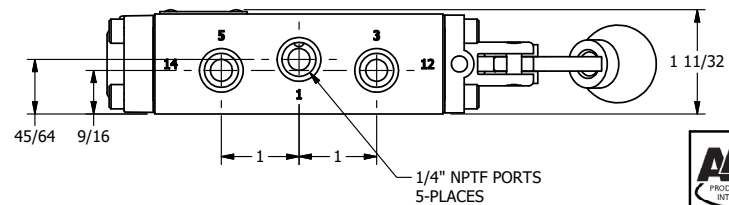

4 3 2 1

B

B

A

A

A

A

**AAA**  
PRODUCTS  
INTERNATIONAL

**AAA PRODUCTS  
INTERNATIONAL**  
7114 Harry Hines Blvd  
Dallas, TX 75235

TITLE: 1/4" NAMUR, LEVER, 3 POS,  
SPR CLSD CTR,  
CURVED LVR, 90D LVR

DRAWING NO.:  
DIM\_NHY2CR

THE INFORMATION CONTAINED WITHIN THIS DOCUMENT IS PROPRIETARY TO AAA PRODUCTS AND MAY NOT BE DISCLOSED WITHOUT PRIOR WRITTEN CONSENT