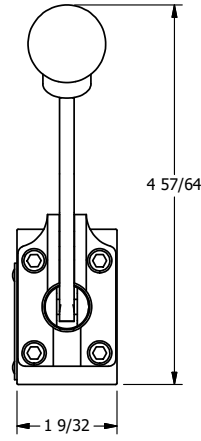

4 3 2 1

B

B

A

A

A

A

**AAA**  
PRODUCTS  
INTERNATIONAL

**AAA PRODUCTS  
INTERNATIONAL**  
7114 Harry Hines Blvd  
Dallas, TX 75235

TITLE: 1/4" NAMUR, LEVER, 3 POS,  
SPR CLSD CTR,  
CURVED LVR, 90D LVR

DRAWING NO.:  
DIM\_NHY2CR

THE INFORMATION CONTAINED WITHIN THIS DOCUMENT IS PROPRIETARY TO AAA PRODUCTS AND MAY NOT BE DISCLOSED WITHOUT PRIOR WRITTEN CONSENT

4 3 2 1