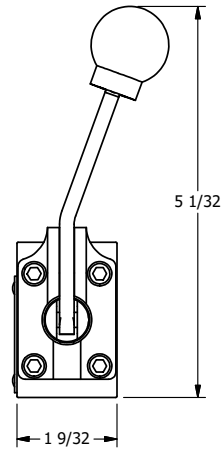

4

3

2

1

B

B

A

A

AAA
 PRODUCTS
 INTERNATIONAL
 7114 Harry Hines Blvd
 Dallas, TX 75235

TITLE: 1/4" NAMUR, LEVER, 3 POS,
 SPR CLSD CTR,
 BENT LVR RT, 90D LVR

DRAWING NO.:
 DIM_NHY2BRR

4

3

2

1

A