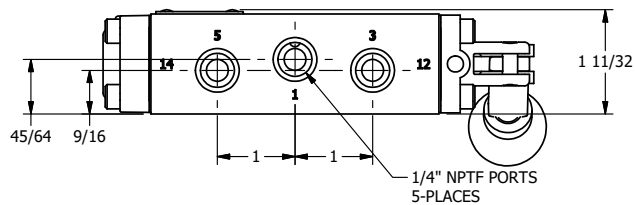

AAA
 PRODUCTS
 INTERNATIONAL
 7114 Harry Hines Blvd
 Dallas, TX 75235

TITLE: 1/4" NAMUR, LEVER, 3 POS,
 SPR CLSD CTR,
 BENT LVR RT, 90D LVR

DRAWING NO.:
 DIM_NHY2BRR

4

3

2

1

A