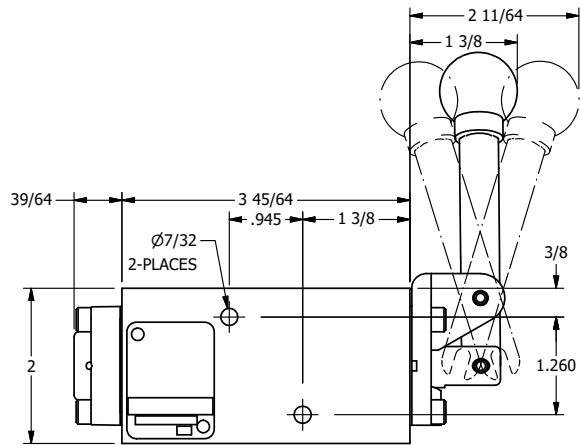

4

3

2

1

B

B

A

A

AAA
PRODUCTS
INTERNATIONAL
7114 Harry Hines Blvd
Dallas, TX 75235

TITLE: 1/4" NAMUR, LEVER, 3 POS,
SPR CLSD CTR,
BENT LVR RT, 90D LVR

DRAWING NO.:
DIM_NHY2BRR

4

3

2

1

A

A

THE INFORMATION CONTAINED WITHIN THIS DOCUMENT IS PROPRIETARY TO AAA PRODUCTS AND MAY NOT BE DISCLOSED WITHOUT PRIOR WRITTEN CONSENT