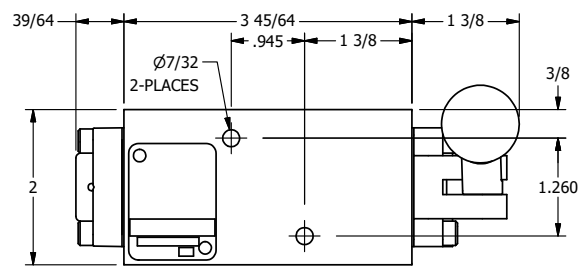

4

3

2

1

B

B

A

A

AAA
PRODUCTS
INTERNATIONAL

**AAA PRODUCTS
INTERNATIONAL**
7114 Harry Hines Blvd
Dallas, TX 75235

TITLE: 1/4" NAMUR, LEVER, 3 POS,
SPR CLSD CTR,
BENT LVR RT, LOCKOUT B

DRAWING NO.:
DIM_NHY2BRLO

4

3

2

1

THE INFORMATION CONTAINED WITHIN THIS DOCUMENT IS PROPRIETARY TO AAA PRODUCTS AND MAY NOT BE DISCLOSED WITHOUT PRIOR WRITTEN CONSENT