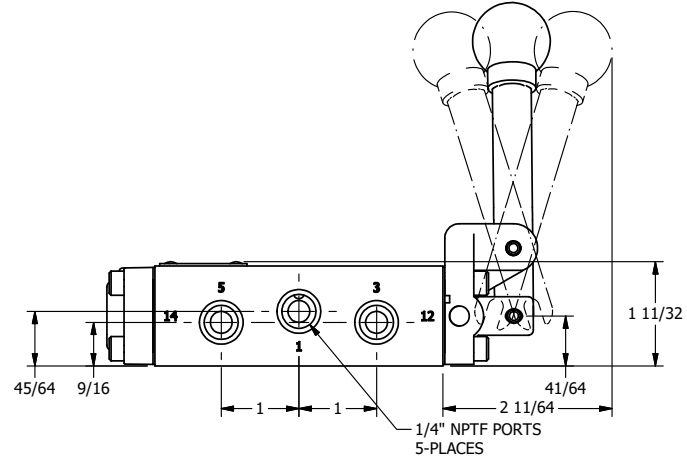

**AAA**  
PRODUCTS  
INTERNATIONAL

**AAA PRODUCTS  
INTERNATIONAL**  
7114 Harry Hines Blvd  
Dallas, TX 75235

TITLE: 1/4" NAMUR, LEVER, 3 POS,  
SPR CLSD CTR,  
BENT LVR RT, LOCKOUT B

DRAWING NO.:  
DIM\_NHY2BRLO