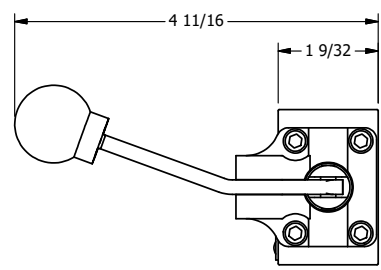

4

3

2

1

B

B

A

A

**AAA**  
PRODUCTS  
INTERNATIONAL

**AAA PRODUCTS  
INTERNATIONAL**  
7114 Harry Hines Blvd  
Dallas, TX 75235

TITLE: 1/4" NAMUR, LEVER, 3 POS,  
SPR CLSD CTR,  
BENT LVR RT, LOCKOUT B

DRAWING NO.:  
DIM\_NHY2BRLO