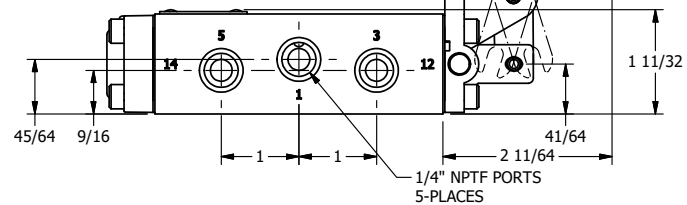

4

3

2

1

AAA
 PRODUCTS
 INTERNATIONAL
 7114 Harry Hines Blvd
 Dallas, TX 75235

TITLE: 1/4" NAMUR, LEVER, 3 POS,
 SPR CLSD CTR,
 BNT LVR RT, HVY DTY, LOCKOUT B

DRAWING NO.:
 DIM_NHY2BRHLO

THE INFORMATION CONTAINED WITHIN THIS DOCUMENT IS PROPRIETARY TO AAA PRODUCTS AND MAY NOT BE DISCLOSED WITHOUT PRIOR WRITTEN CONSENT