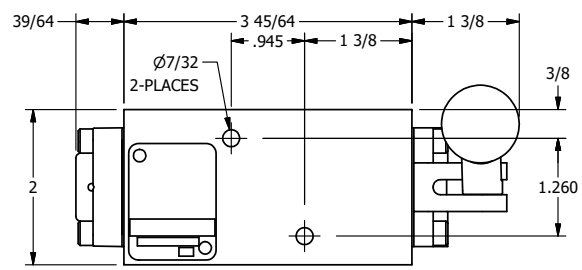

4

3

2

1

AAA
 PRODUCTS
 INTERNATIONAL
 7114 Harry Hines Blvd
 Dallas, TX 75235

TITLE: 1/4" NAMUR, LEVER, 3 POS,
 SPR CLSD CTR,
 BNT LVR RT, HVY DTY, LOCKOUT B

DRAWING NO.:
 DIM_NHY2BRHLO

THE INFORMATION CONTAINED WITHIN THIS DOCUMENT IS PROPRIETARY TO AAA PRODUCTS AND MAY NOT BE DISCLOSED WITHOUT PRIOR WRITTEN CONSENT