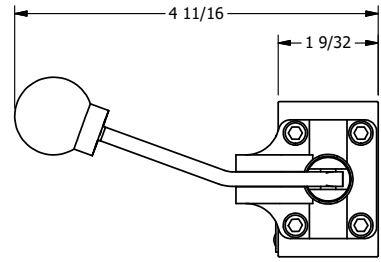

4

3

2

1

AAA
 PRODUCTS
 INTERNATIONAL
 7114 Harry Hines Blvd
 Dallas, TX 75235

TITLE: 1/4" NAMUR, LEVER, 3 POS,
 SPR CLSD CTR,
 BNT LVR RT, HVY DTY, LOCKOUT B

DRAWING NO.:
 DIM_NHY2BRHLO

THE INFORMATION CONTAINED WITHIN THIS DOCUMENT IS PROPRIETARY TO AAA PRODUCTS AND MAY NOT BE DISCLOSED WITHOUT PRIOR WRITTEN CONSENT