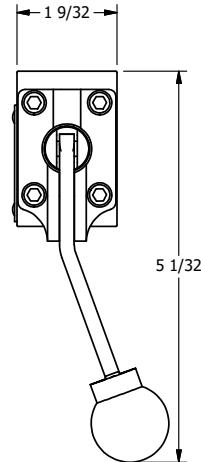

4

3

2

1

AAA
PRODUCTS
INTERNATIONAL

**AAA PRODUCTS
INTERNATIONAL**
7114 Harry Hines Blvd
Dallas, TX 75235

TITLE: 1/4" NAMUR, LEVER, 3 POS,
SPR CTR, LEVER SHFT, CLSD CTR SPL,
BENT LVR LFT, 270D LVR

DRAWING NO.:
DIM_NHY2BLRT