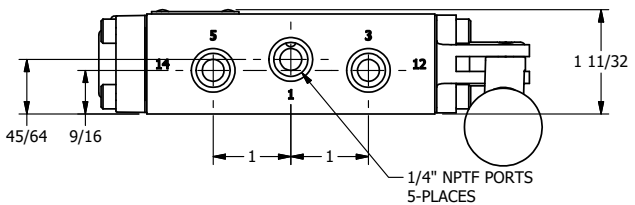

4

3

2

1

AAA
PRODUCTS
INTERNATIONAL

**AAA PRODUCTS
INTERNATIONAL**
7114 Harry Hines Blvd
Dallas, TX 75235

TITLE: 1/4" NAMUR, LEVER, 3 POS,
SPR CTR, LEVER SHFT, CLSD CTR SPL,
BENT LVR LFT, 270D LVR

DRAWING NO.:
DIM_NHY2BLRT