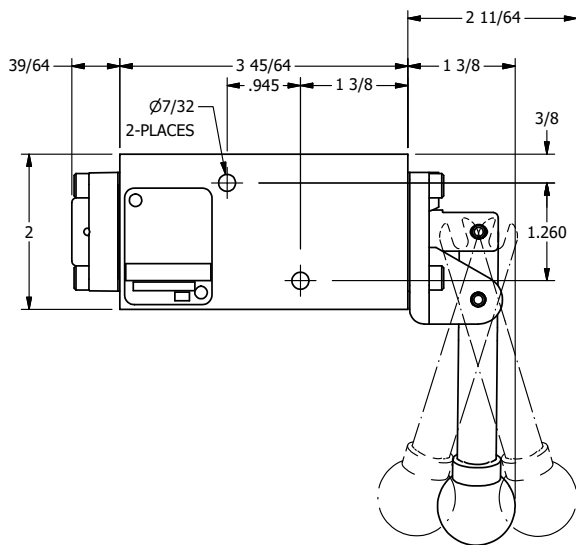

4

3

2

1

AAA
PRODUCTS
INTERNATIONAL

**AAA PRODUCTS
INTERNATIONAL**
7114 Harry Hines Blvd
Dallas, TX 75235

TITLE: 1/4" NAMUR, LEVER, 3 POS,
SPR CTR, LEVER SHFT, CLSD CTR SPL,
BENT LVR LFT, 270D LVR

DRAWING NO.:
DIM_NHY2BLRT