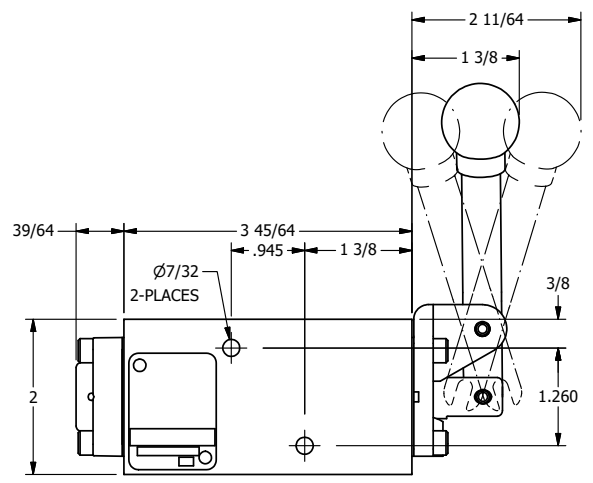

4 3 2 1

AAA
PRODUCTS
INTERNATIONAL

**AAA PRODUCTS
INTERNATIONAL**
7114 Harry Hines Blvd
Dallas, TX 75235

TITLE: 1/4" NAMUR, LEVER, 3 POS,
SPR CTR, LEVER SHFT, CLSD CTR SPL,
BENT LVR LFT, 90D LVR

DRAWING NO.:
DIM_NHY2BLR