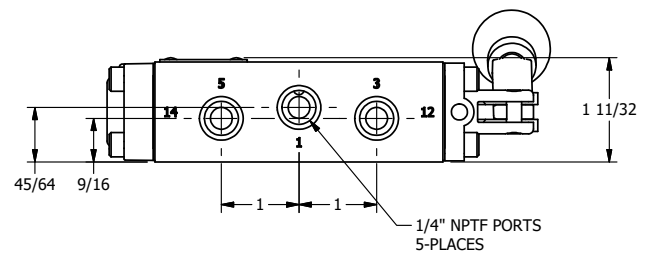

4 3 2 1

AAA
PRODUCTS
INTERNATIONAL

**AAA PRODUCTS
INTERNATIONAL**
7114 Harry Hines Blvd
Dallas, TX 75235

TITLE: 1/4" NAMUR, LEVER, 3 POS,
SPR CTR, LEVER SHFT, CLSD CTR SPL,
BENT LVR LFT, 90D LVR

DRAWING NO.:
DIM_NHY2BLR