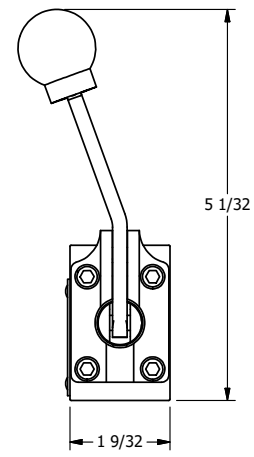

4 3 2 1

AAA
PRODUCTS
INTERNATIONAL

**AAA PRODUCTS
INTERNATIONAL**
7114 Harry Hines Blvd
Dallas, TX 75235

TITLE: 1/4" NAMUR, LEVER, 3 POS,
SPR CTR, LEVER SHFT, CLSD CTR SPL,
BENT LVR LFT, 90D LVR

DRAWING NO.:
DIM_NHY2BLR