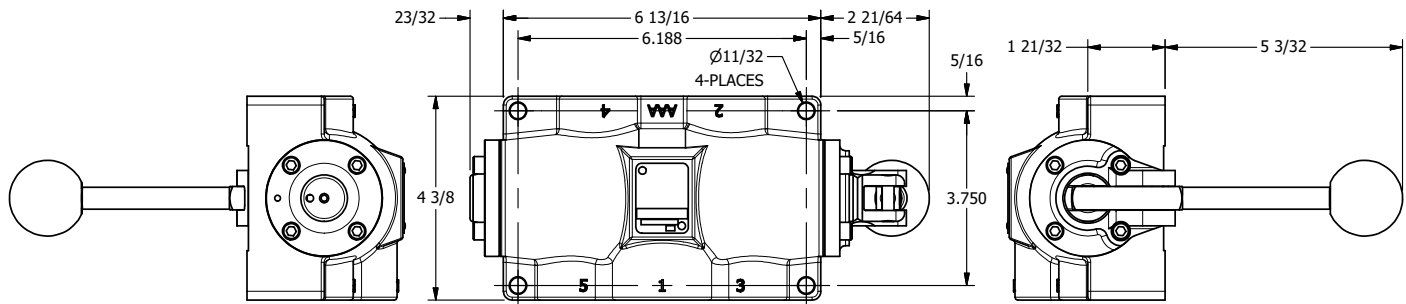

4

3

2

1

AAA
PRODUCTS
INTERNATIONAL

**AAA PRODUCTS
INTERNATIONAL**
7114 Harry Hines Blvd
Dallas, TX 75235

TITLE: 1" SIDE PORT, LEVER, 3 POS,
SPR CTR, LEVER SHFT, CLSD CTR SPL,
180D LEVER

DRAWING NO.:
DIM_HY8T