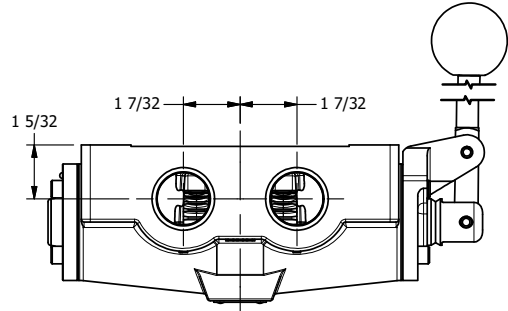

4

3

2

1

AAA
PRODUCTS
INTERNATIONAL

**AAA PRODUCTS
INTERNATIONAL**
7114 Harry Hines Blvd
Dallas, TX 75235

TITLE: 1" SIDE PORT, LEVER, 3 POS,
SPR CTR, LEVER SHFT, CLSD CTR SPL,
180D LEVER

DRAWING NO.:
DIM_HY8T