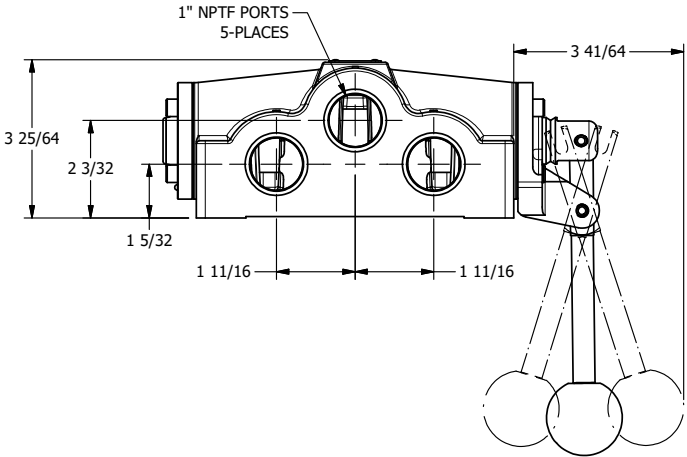

4

3

2

1

AAA
PRODUCTS
INTERNATIONAL

**AAA PRODUCTS
INTERNATIONAL**
7114 Harry Hines Blvd
Dallas, TX 75235

TITLE: 1" SIDE PORT, LEVER, 3 POS,
SPR CTR, LEVER SHFT, CLSD CTR SPL,
180D LEVER

DRAWING NO.:
DIM_HY8T