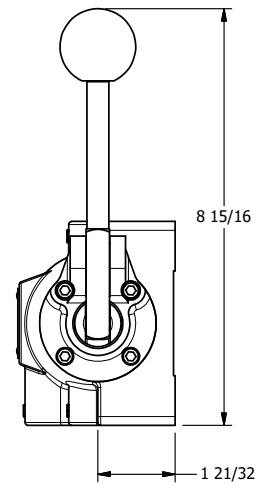

4

3

2

1

**AAA**  
PRODUCTS  
INTERNATIONAL

**AAA PRODUCTS  
INTERNATIONAL**  
7114 Harry Hines Blvd  
Dallas, TX 75235

TITLE: 1" SIDE PORT, LEVER, 3 POS,  
SPR CTR, LEVER SHFT, CLSD CTR SPL,  
90D LEVER

DRAWING NO.:  
**DIM\_HY8R**