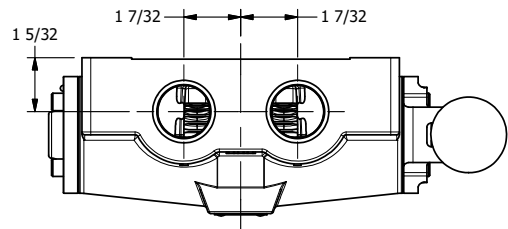

4

3

2

1

**AAA**  
PRODUCTS  
INTERNATIONAL

**AAA PRODUCTS  
INTERNATIONAL**  
7114 Harry Hines Blvd  
Dallas, TX 75235

TITLE: 1" SIDE PORT, LEVER, 3 POS,  
SPR CTR, LEVER SHFT, CLSD CTR SPL,  
90D LEVER

DRAWING NO.:  
**DIM\_HY8R**