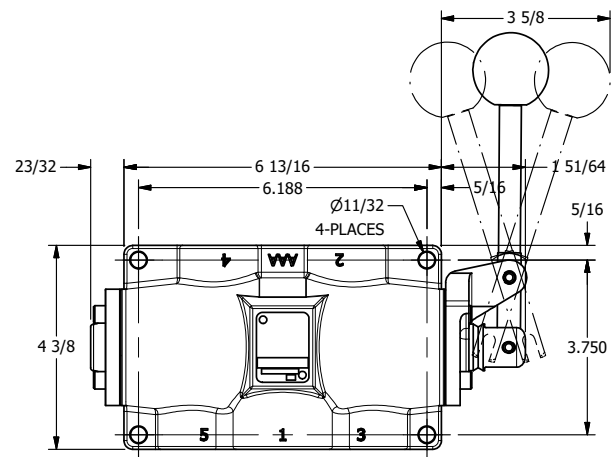

4

3

2

1

**AAA**  
PRODUCTS  
INTERNATIONAL

**AAA PRODUCTS  
INTERNATIONAL**  
7114 Harry Hines Blvd  
Dallas, TX 75235

TITLE: 1" SIDE PORT, LEVER, 3 POS,  
SPR CTR, LEVER SHFT, CLSD CTR SPL,  
90D LEVER

DRAWING NO.:  
**DIM\_HY8R**