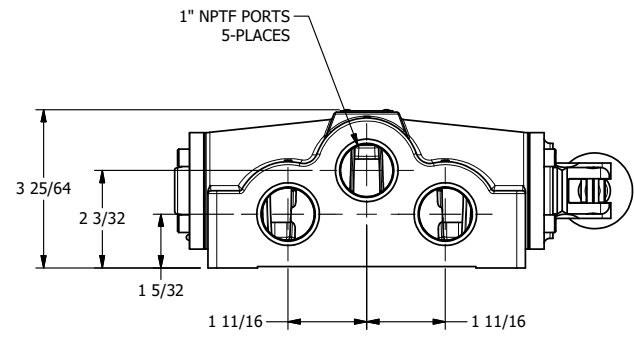

4

3

2

1

**AAA**  
PRODUCTS  
INTERNATIONAL

**AAA PRODUCTS  
INTERNATIONAL**  
7114 Harry Hines Blvd  
Dallas, TX 75235

TITLE: 1" SIDE PORT, LEVER, 3 POS,  
SPR CTR, LEVER SHFT, CLSD CTR SPL,  
90D LEVER

DRAWING NO.:  
**DIM\_HY8R**