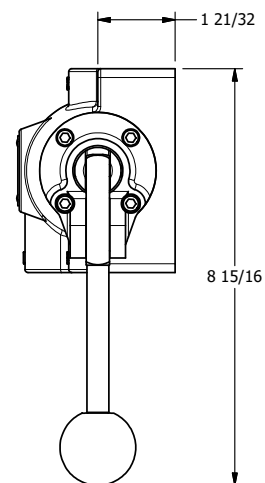

4

3

2

1

B

B

A

A

3 25/64

4

3

2

1

A

A

AAA
PRODUCTS
INTERNATIONAL

**AAA PRODUCTS
INTERNATIONAL**
7114 Harry Hines Blvd
Dallas, TX 75235

TITLE: 1" SUBPLATE, LEVER, 3 POS,
SPR CTR, LEVER SHFT, CLSD CTR SPL,
270D LEVER

DRAWING NO.:
DIM_HY8PRT

THE INFORMATION CONTAINED WITHIN THIS DOCUMENT IS PROPRIETARY TO AAA PRODUCTS AND MAY NOT BE DISCLOSED WITHOUT PRIOR WRITTEN CONSENT