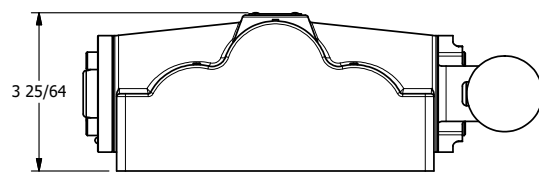

4

3

2

1

B

B

A

A

3 25/64

4

3

2

1

A

A

AAA
PRODUCTS
INTERNATIONAL

**AAA PRODUCTS
INTERNATIONAL**
7114 Harry Hines Blvd
Dallas, TX 75235

TITLE: 1" SUBPLATE, LEVER, 3 POS,
SPR CTR, LEVER SHFT, CLSD CTR SPL,
270D LEVER

DRAWING NO.:
DIM_HY8PRT

THE INFORMATION CONTAINED WITHIN THIS DOCUMENT IS PROPRIETARY TO AAA PRODUCTS AND MAY NOT BE DISCLOSED WITHOUT PRIOR WRITTEN CONSENT