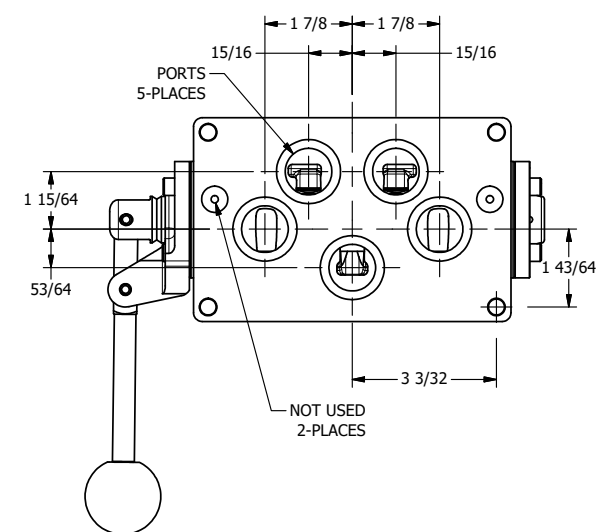

4

3

2

1

B

B

A

A

3 25/64

4

3

2

1

A

A

AAA
PRODUCTS
INTERNATIONAL

**AAA PRODUCTS
INTERNATIONAL**
7114 Harry Hines Blvd
Dallas, TX 75235

TITLE: 1" SUBPLATE, LEVER, 3 POS,
SPR CTR, LEVER SHFT, CLSD CTR SPL,
270D LEVER

DRAWING NO.:
DIM_HY8PRT

THE INFORMATION CONTAINED WITHIN THIS DOCUMENT IS PROPRIETARY TO AAA PRODUCTS AND MAY NOT BE DISCLOSED WITHOUT PRIOR WRITTEN CONSENT