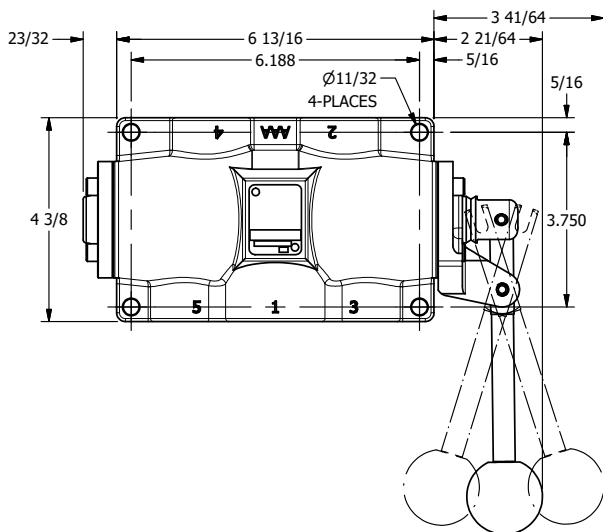

4

3

2

1

B

B

A

A

3 25/64

4

3

2

1

A

A

AAA
PRODUCTS
INTERNATIONAL

**AAA PRODUCTS
INTERNATIONAL**
7114 Harry Hines Blvd
Dallas, TX 75235

TITLE: 1" SUBPLATE, LEVER, 3 POS,
SPR CTR, LEVER SHFT, CLSD CTR SPL,
270D LEVER

DRAWING NO.:
DIM_HY8PRT

THE INFORMATION CONTAINED WITHIN THIS DOCUMENT IS PROPRIETARY TO AAA PRODUCTS AND MAY NOT BE DISCLOSED WITHOUT PRIOR WRITTEN CONSENT