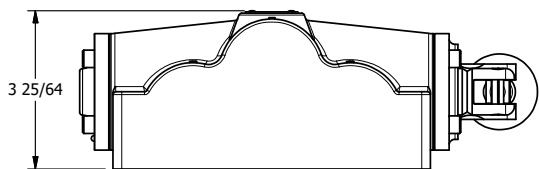

4

3

2

1

AAA
PRODUCTS
INTERNATIONAL

**AAA PRODUCTS
INTERNATIONAL**
7114 Harry Hines Blvd
Dallas, TX 75235

TITLE: 1" SUBPLATE, LEVER, 3 POS,
SPR CTR, LEVER SHFT, CLSD CTR SPL,
90D LEVER

DRAWING NO.:
DIM_HY8PR