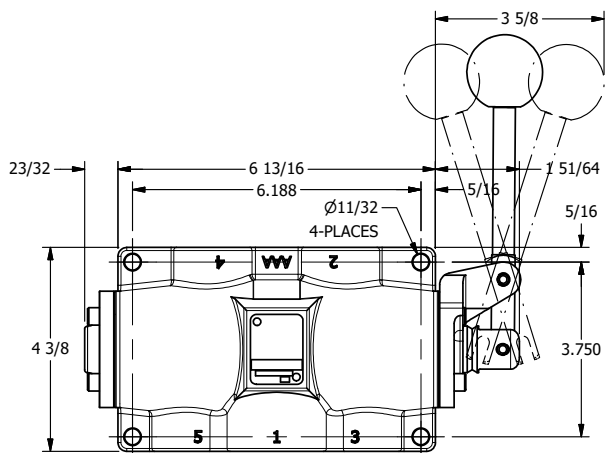

4

3

2

1

AAA
PRODUCTS
INTERNATIONAL

**AAA PRODUCTS
INTERNATIONAL**
7114 Harry Hines Blvd
Dallas, TX 75235

TITLE: 1" SUBPLATE, LEVER, 3 POS,
SPR CTR, LEVER SHFT, CLSD CTR SPL,
90D LEVER

DRAWING NO.:
DIM_HY8PR