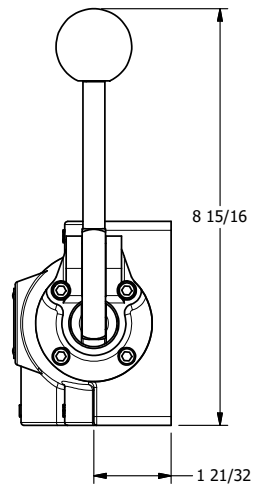

4

3

2

1

AAA
PRODUCTS
INTERNATIONAL

**AAA PRODUCTS
INTERNATIONAL**
7114 Harry Hines Blvd
Dallas, TX 75235

TITLE: 1" SUBPLATE, LEVER, 3 POS,
SPR CTR, LEVER SHFT, CLSD CTR SPL,
90D LEVER

DRAWING NO.:
DIM_HY8PR