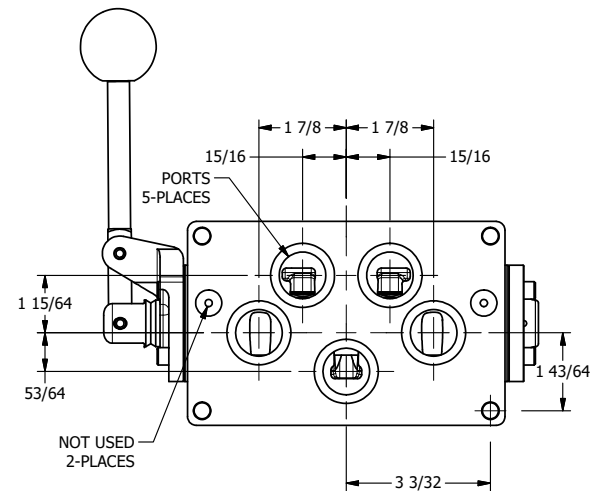

4

3

2

1

AAA
PRODUCTS
INTERNATIONAL

**AAA PRODUCTS
INTERNATIONAL**
7114 Harry Hines Blvd
Dallas, TX 75235

TITLE: 1" SUBPLATE, LEVER, 3 POS,
SPR CTR, LEVER SHFT, CLSD CTR SPL,
90D LEVER

DRAWING NO.:
DIM_HY8PR