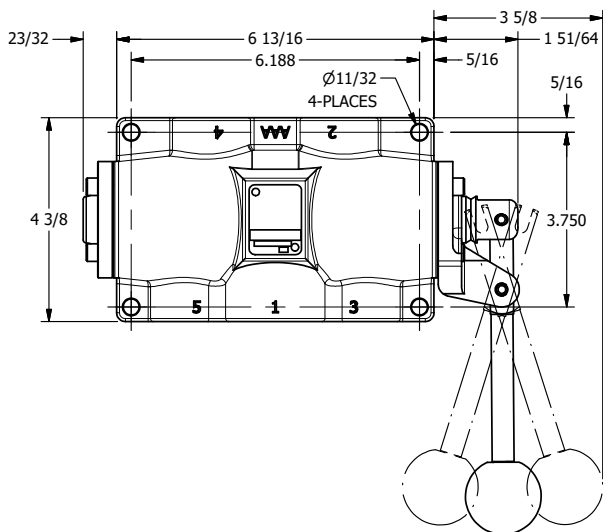

4

3

2

1

**AAA**  
PRODUCTS  
INTERNATIONAL

**AAA PRODUCTS  
INTERNATIONAL**  
7114 Harry Hines Blvd  
Dallas, TX 75235

TITLE: 1" SUBPLATE, LEVER, 3 POS,  
SPR CTR, LEVER SHFT, FLOAT CTR SPL,  
270D LEVER

DRAWING NO.:  
DIM\_HY8PGRT