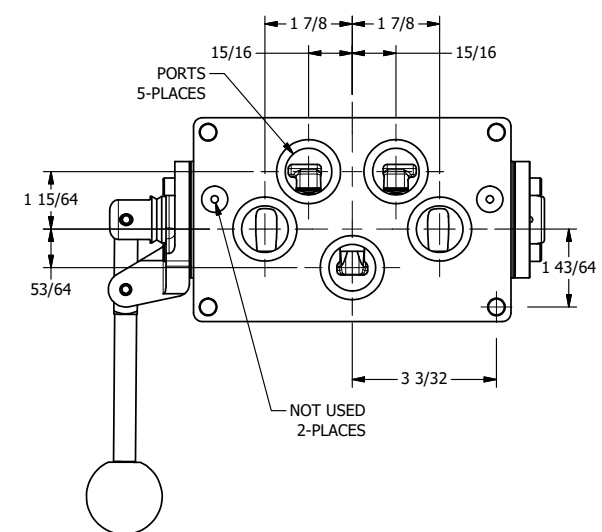

4

3

2

1

**AAA**  
PRODUCTS  
INTERNATIONAL

**AAA PRODUCTS  
INTERNATIONAL**  
7114 Harry Hines Blvd  
Dallas, TX 75235

TITLE: 1" SUBPLATE, LEVER, 3 POS,  
SPR CTR, LEVER SHFT, FLOAT CTR SPL,  
270D LEVER

DRAWING NO.:  
DIM\_HY8PGRT