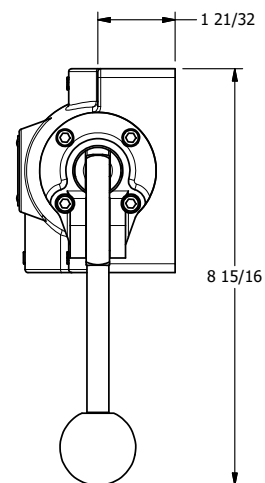

4

3

2

1

**AAA**  
PRODUCTS  
INTERNATIONAL

**AAA PRODUCTS  
INTERNATIONAL**  
7114 Harry Hines Blvd  
Dallas, TX 75235

TITLE: 1" SUBPLATE, LEVER, 3 POS,  
SPR CTR, LEVER SHFT, FLOAT CTR SPL,  
270D LEVER

DRAWING NO.:  
DIM\_HY8PGRT