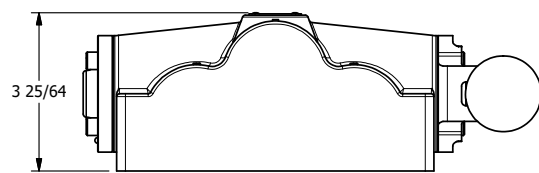

4

3

2

1

**AAA**  
PRODUCTS  
INTERNATIONAL

**AAA PRODUCTS  
INTERNATIONAL**  
7114 Harry Hines Blvd  
Dallas, TX 75235

TITLE: 1" SUBPLATE, LEVER, 3 POS,  
SPR CTR, LEVER SHFT, FLOAT CTR SPL,  
270D LEVER

DRAWING NO.:  
DIM\_HY8PGRT