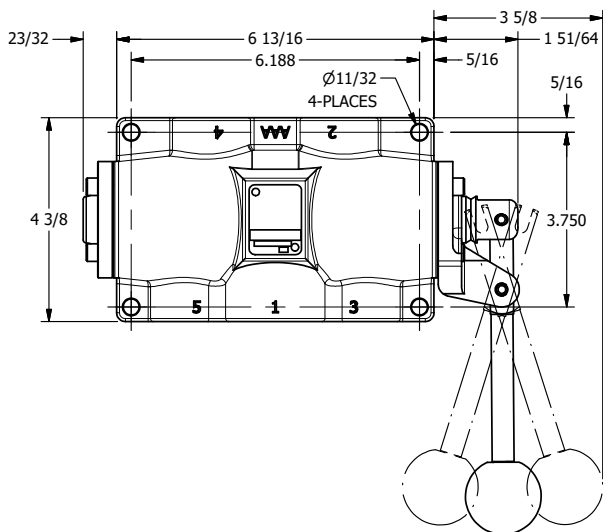

4

3

2

1

AAA
PRODUCTS
INTERNATIONAL

**AAA PRODUCTS
INTERNATIONAL**
7114 Harry Hines Blvd
Dallas, TX 75235

TITLE: 1" SUBPLATE, LEVER, 3 POS,
SPR CTR, LEVER SHFT, REGEN CTR SPL,
270D LEVER

DRAWING NO.:
DIM_HY8PDRT