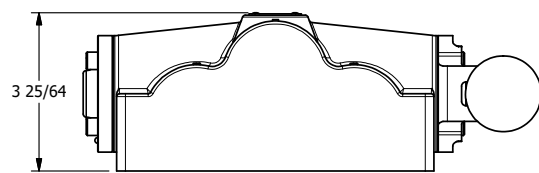

4

3

2

1

AAA
PRODUCTS
INTERNATIONAL

**AAA PRODUCTS
INTERNATIONAL**
7114 Harry Hines Blvd
Dallas, TX 75235

TITLE: 1" SUBPLATE, LEVER, 3 POS,
SPR CTR, LEVER SHFT, REGEN CTR SPL,
270D LEVER

DRAWING NO.:
DIM_HY8PDRT