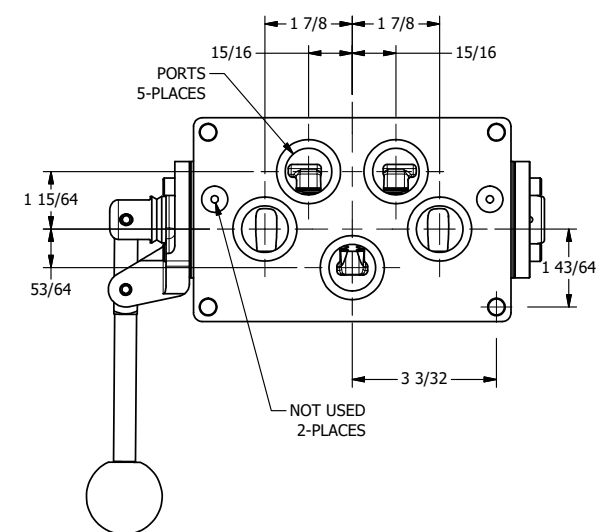

4

3

2

1

AAA
PRODUCTS
INTERNATIONAL

**AAA PRODUCTS
INTERNATIONAL**
7114 Harry Hines Blvd
Dallas, TX 75235

TITLE: 1" SUBPLATE, LEVER, 3 POS,
SPR CTR, LEVER SHFT, REGEN CTR SPL,
270D LEVER

DRAWING NO.:
DIM_HY8PDRT