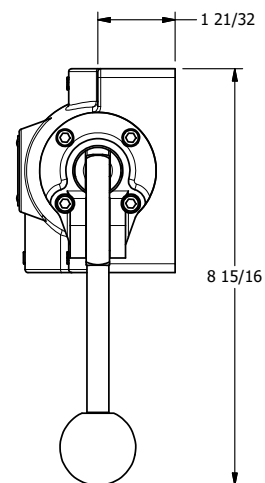

4

3

2

1

AAA
PRODUCTS
INTERNATIONAL

**AAA PRODUCTS
INTERNATIONAL**
7114 Harry Hines Blvd
Dallas, TX 75235

TITLE: 1" SUBPLATE, LEVER, 3 POS,
SPR CTR, LEVER SHFT, REGEN CTR SPL,
270D LEVER

DRAWING NO.:
DIM_HY8PDRT