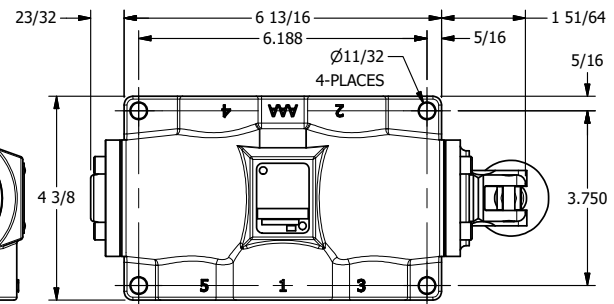

4

3

2

1

AAA
PRODUCTS
INTERNATIONAL

**AAA PRODUCTS
INTERNATIONAL**
7114 Harry Hines Blvd
Dallas, TX 75235

TITLE: 1" SIDE PORT, LEVER, 3 POS,
SPR CTR, LEVER SHFT, FLOAT CTR SPL,
180D LEVER

DRAWING NO.:
DIM_HY8GT