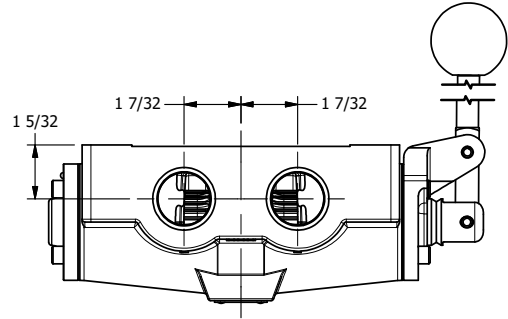

4

3

2

1

AAA
PRODUCTS
INTERNATIONAL

**AAA PRODUCTS
INTERNATIONAL**
7114 Harry Hines Blvd
Dallas, TX 75235

TITLE: 1" SIDE PORT, LEVER, 3 POS,
SPR CTR, LEVER SHFT, FLOAT CTR SPL,
180D LEVER

DRAWING NO.:
DIM_HY8GT