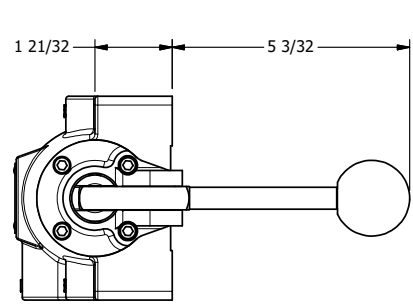

4

3

2

1

AAA
PRODUCTS
INTERNATIONAL

**AAA PRODUCTS
INTERNATIONAL**
7114 Harry Hines Blvd
Dallas, TX 75235

TITLE: 1" SIDE PORT, LEVER, 3 POS,
SPR CTR, LEVER SHFT, FLOAT CTR SPL,
180D LEVER

DRAWING NO.:
DIM_HY8GT