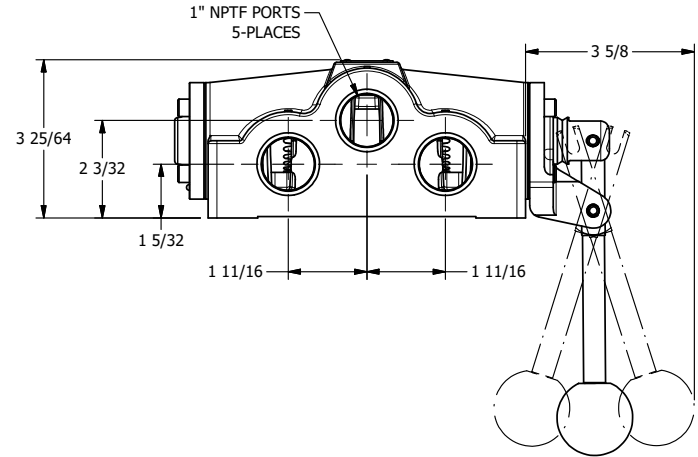

4

3

2

1

AAA
PRODUCTS
INTERNATIONAL

**AAA PRODUCTS
INTERNATIONAL**
7114 Harry Hines Blvd
Dallas, TX 75235

TITLE: 1" SIDE PORT, LEVER, 3 POS,
SPR CTR, LEVER SHFT, FLOAT CTR SPL,
180D LEVER

DRAWING NO.:
DIM_HY8GT