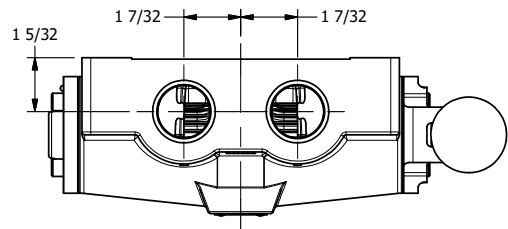

4

3

2

1

AAA
PRODUCTS
INTERNATIONAL

AAA PRODUCTS INTERNATIONAL
7114 Harry Hines Blvd
Dallas, TX 75235

TITLE: 1" SIDE PORT, LEVER, 3 POS,
SPR CTR, LEVER SHFT, FLOAT CTR SPL,
90D LEVER

DRAWING NO.:
DIM_HY8GR