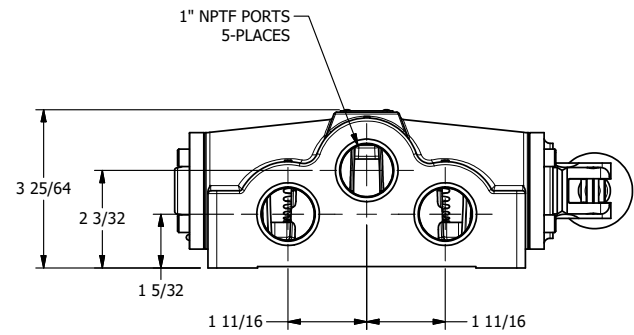

4

3

2

1

AAA
PRODUCTS
INTERNATIONAL

AAA PRODUCTS INTERNATIONAL
7114 Harry Hines Blvd
Dallas, TX 75235

TITLE: 1" SIDE PORT, LEVER, 3 POS,
SPR CTR, LEVER SHFT, FLOAT CTR SPL,
90D LEVER

DRAWING NO.:
DIM_HY8GR