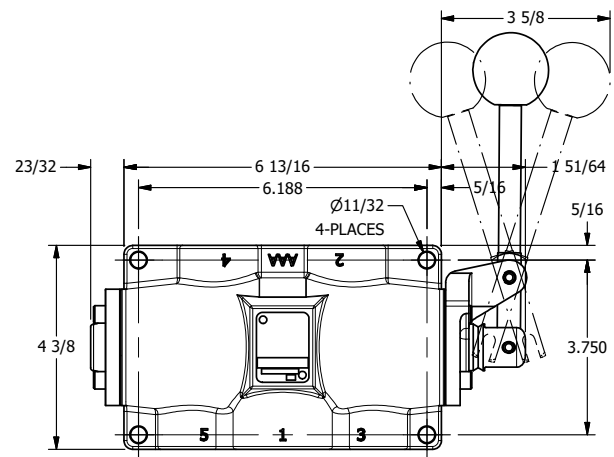

4

3

2

1

AAA
PRODUCTS
INTERNATIONAL

AAA PRODUCTS INTERNATIONAL
7114 Harry Hines Blvd
Dallas, TX 75235

TITLE: 1" SIDE PORT, LEVER, 3 POS,
SPR CTR, LEVER SHFT, FLOAT CTR SPL,
90D LEVER

DRAWING NO.:
DIM_HY8GR