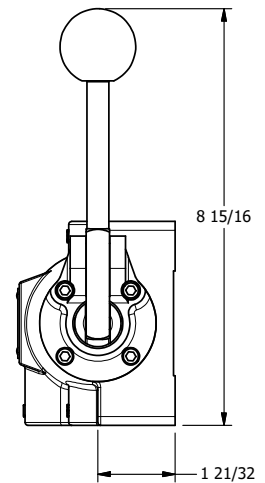

4

3

2

1

AAA
PRODUCTS
INTERNATIONAL

AAA PRODUCTS INTERNATIONAL
7114 Harry Hines Blvd
Dallas, TX 75235

TITLE: 1" SIDE PORT, LEVER, 3 POS,
SPR CTR, LEVER SHFT, FLOAT CTR SPL,
90D LEVER

DRAWING NO.:
DIM_HY8GR