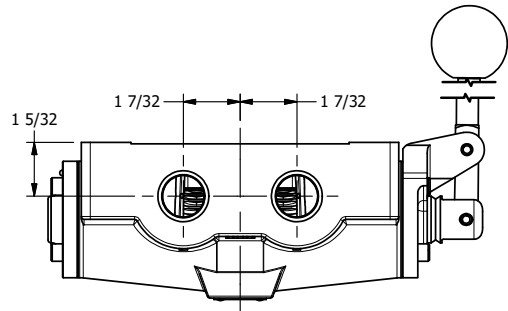

4

3

2

1

**AAA**  
PRODUCTS  
INTERNATIONAL

**AAA PRODUCTS  
INTERNATIONAL**  
7114 Harry Hines Blvd  
Dallas, TX 75235

TITLE: 3/4" SIDE PORT, LEVER, 3 POS,  
SPR CTR, LEVER SHFT, CLSD CTR SPL,  
180D LEVER

DRAWING NO.:  
**DIM\_HY6T**