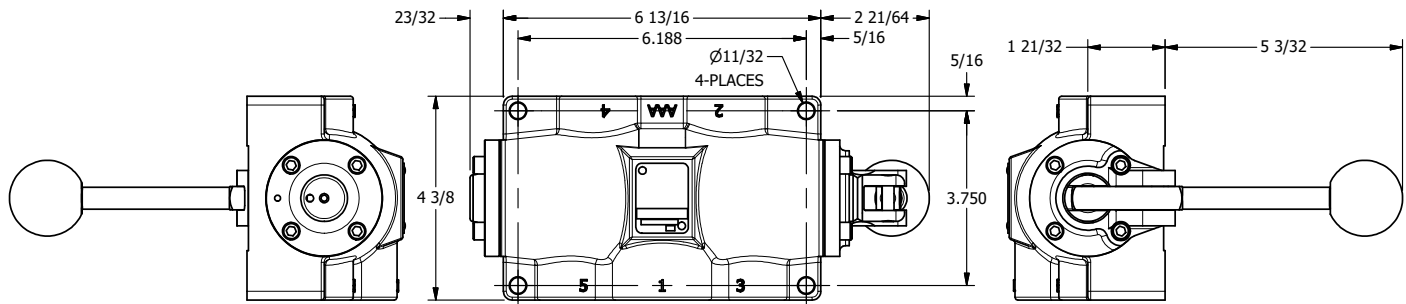

4

3

2

1

**AAA**  
PRODUCTS  
INTERNATIONAL

**AAA PRODUCTS  
INTERNATIONAL**  
7114 Harry Hines Blvd  
Dallas, TX 75235

TITLE: 3/4" SIDE PORT, LEVER, 3 POS,  
SPR CTR, LEVER SHFT, CLSD CTR SPL,  
180D LEVER

DRAWING NO.:  
**DIM\_HY6T**