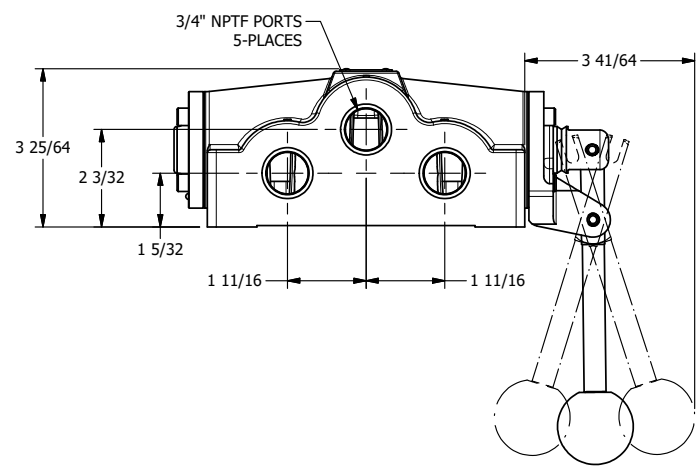

4

3

2

1

**AAA**  
PRODUCTS  
INTERNATIONAL

**AAA PRODUCTS  
INTERNATIONAL**  
7114 Harry Hines Blvd  
Dallas, TX 75235

TITLE: 3/4" SIDE PORT, LEVER, 3 POS,  
SPR CTR, LEVER SHFT, CLSD CTR SPL,  
180D LEVER

DRAWING NO.:  
**DIM\_HY6T**