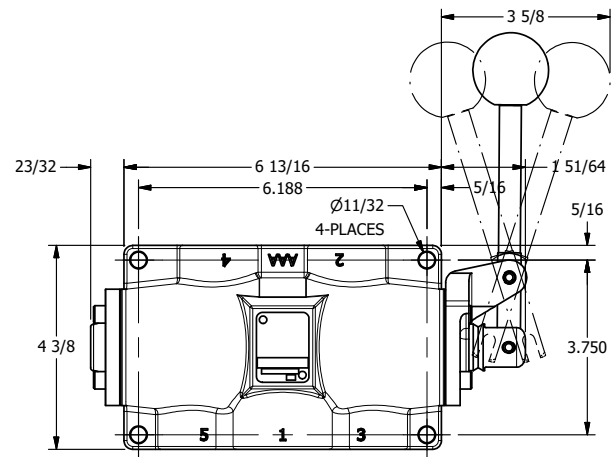

4

3

2

1

**AAA**  
PRODUCTS  
INTERNATIONAL

**AAA PRODUCTS  
INTERNATIONAL**  
7114 Harry Hines Blvd  
Dallas, TX 75235

TITLE: 3/4" SIDE PORT, LEVER, 3 POS,  
SPR CTR, LEVER SHFT, CLSD CTR SPL,  
90D LEVER

DRAWING NO.:  
**DIM\_HY6R**