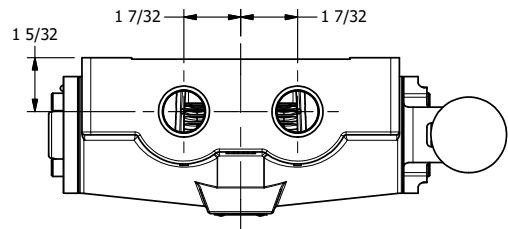

4

3

2

1

**AAA**  
PRODUCTS  
INTERNATIONAL

**AAA PRODUCTS  
INTERNATIONAL**  
7114 Harry Hines Blvd  
Dallas, TX 75235

TITLE: 3/4" SIDE PORT, LEVER, 3 POS,  
SPR CTR, LEVER SHFT, CLSD CTR SPL,  
90D LEVER

DRAWING NO.:  
**DIM\_HY6R**