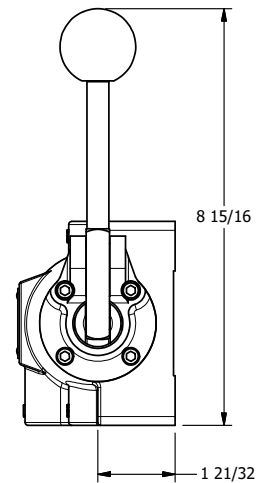

4

3

2

1

**AAA**  
PRODUCTS  
INTERNATIONAL

**AAA PRODUCTS  
INTERNATIONAL**  
7114 Harry Hines Blvd  
Dallas, TX 75235

TITLE: 3/4" SIDE PORT, LEVER, 3 POS,  
SPR CTR, LEVER SHFT, CLSD CTR SPL,  
90D LEVER

DRAWING NO.:  
**DIM\_HY6R**