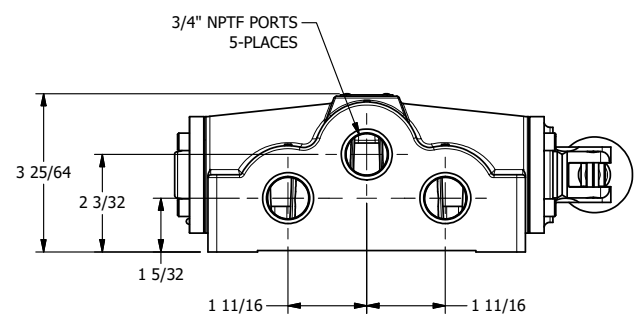

4

3

2

1

**AAA**  
PRODUCTS  
INTERNATIONAL

**AAA PRODUCTS  
INTERNATIONAL**  
7114 Harry Hines Blvd  
Dallas, TX 75235

TITLE: 3/4" SIDE PORT, LEVER, 3 POS,  
SPR CTR, LEVER SHFT, CLSD CTR SPL,  
90D LEVER

DRAWING NO.:  
**DIM\_HY6R**