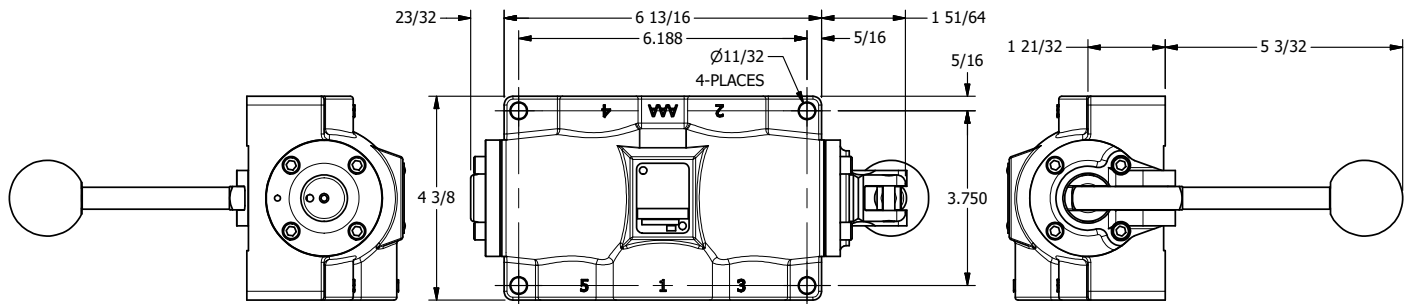

4

3

2

1

AAA PRODUCTS INTERNATIONAL
7114 Harry Hines Blvd
Dallas, TX 75235

TITLE: 3/4" SIDE PORT, LEVER, 3 POS,
SPR CTR, LEVER SHFT, FLOAT CTR SPL,
180D LEVER

DRAWING NO.:
DIM_HY6GT

4