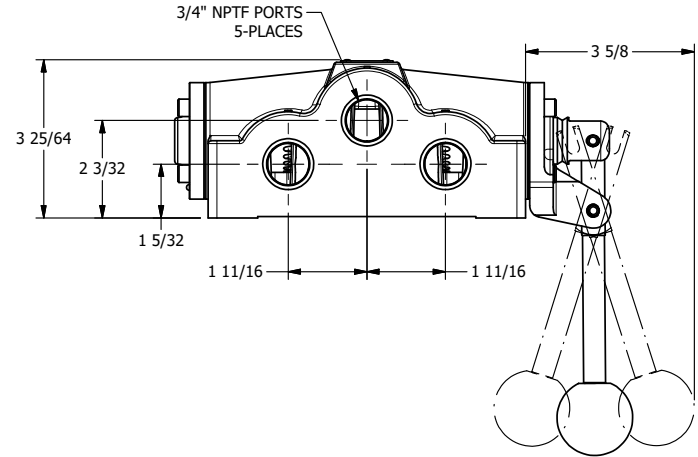

4

3

2

1

AAA PRODUCTS INTERNATIONAL
7114 Harry Hines Blvd
Dallas, TX 75235

TITLE: 3/4" SIDE PORT, LEVER, 3 POS,
SPR CTR, LEVER SHFT, FLOAT CTR SPL,
180D LEVER

DRAWING NO.:
DIM_HY6GT

4