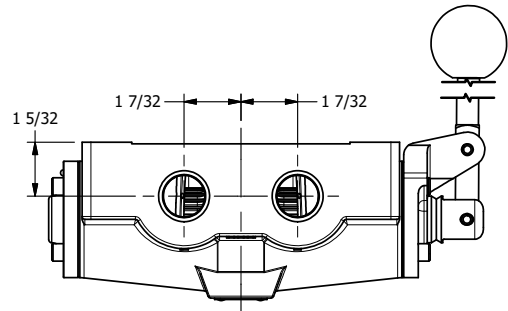

4

3

2

1

AAA PRODUCTS INTERNATIONAL
7114 Harry Hines Blvd
Dallas, TX 75235

TITLE: 3/4" SIDE PORT, LEVER, 3 POS,
SPR CTR, LEVER SHFT, FLOAT CTR SPL,
180D LEVER

DRAWING NO.:
DIM_HY6GT

4