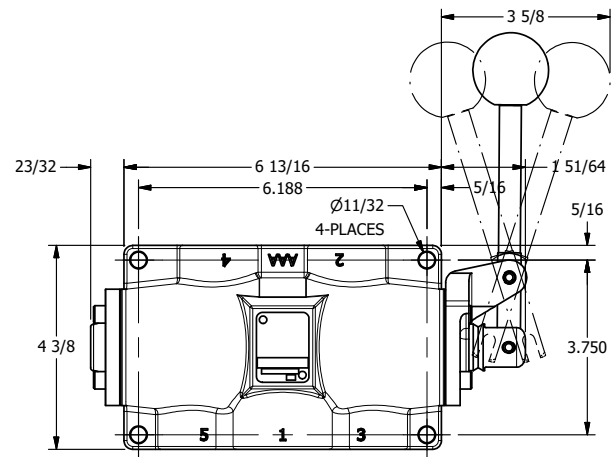

4

3

2

1

**AAA**  
PRODUCTS  
INTERNATIONAL

**AAA PRODUCTS INTERNATIONAL**  
7114 Harry Hines Blvd  
Dallas, TX 75235

TITLE: 3/4" SIDE PORT, LEVER, 3 POS,  
SPR CTR, LEVER SHFT, FLOAT CTR SPL,  
90D LEVER

DRAWING NO.:  
DIM\_HY6GR