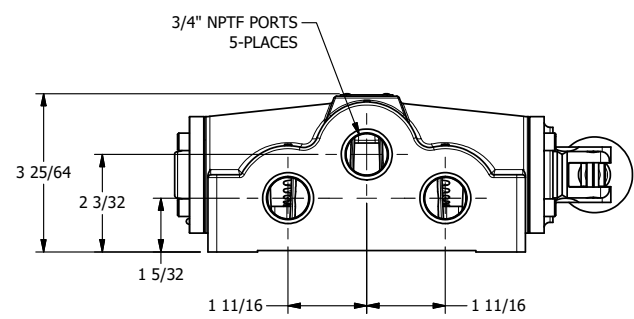

4

3

2

1

**AAA**  
PRODUCTS  
INTERNATIONAL

**AAA PRODUCTS INTERNATIONAL**  
7114 Harry Hines Blvd  
Dallas, TX 75235

TITLE: 3/4" SIDE PORT, LEVER, 3 POS,  
SPR CTR, LEVER SHFT, FLOAT CTR SPL,  
90D LEVER

DRAWING NO.:  
DIM\_HY6GR