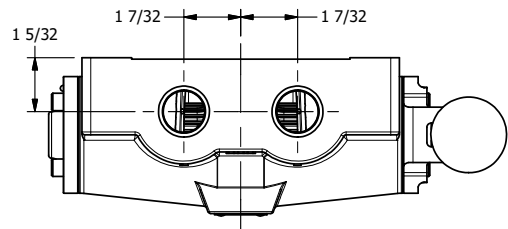

4

3

2

1

**AAA**  
PRODUCTS  
INTERNATIONAL

**AAA PRODUCTS INTERNATIONAL**  
7114 Harry Hines Blvd  
Dallas, TX 75235

TITLE: 3/4" SIDE PORT, LEVER, 3 POS,  
SPR CTR, LEVER SHFT, FLOAT CTR SPL,  
90D LEVER

DRAWING NO.:  
DIM\_HY6GR