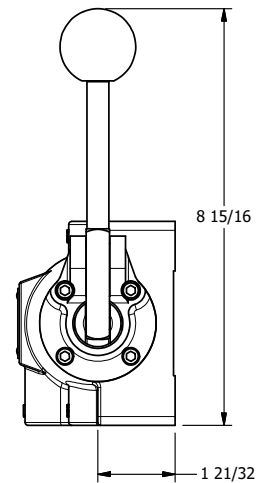

4

3

2

1

**AAA**  
PRODUCTS  
INTERNATIONAL

**AAA PRODUCTS INTERNATIONAL**  
7114 Harry Hines Blvd  
Dallas, TX 75235

TITLE: 3/4" SIDE PORT, LEVER, 3 POS,  
SPR CTR, LEVER SHFT, FLOAT CTR SPL,  
90D LEVER

DRAWING NO.:  
DIM\_HY6GR