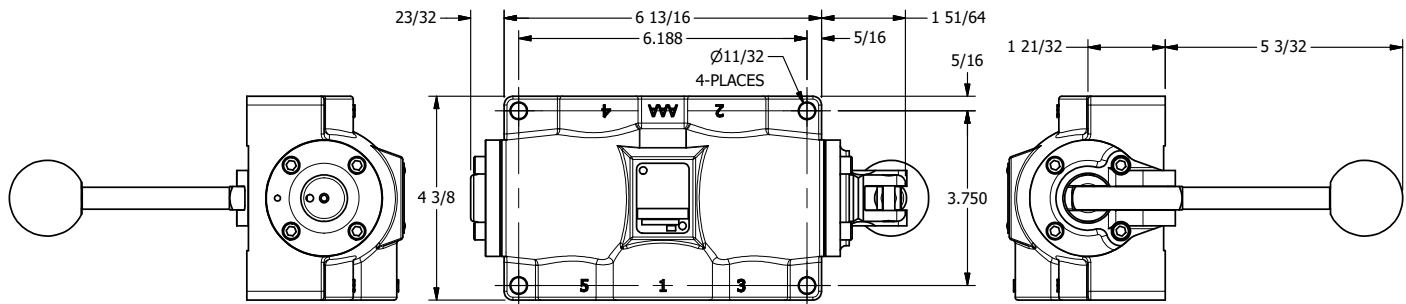

4

3

2

1

B

B

A

A

4

3

2

1

A

A

AAA
PRODUCTS
INTERNATIONAL

**AAA PRODUCTS
INTERNATIONAL**
7114 Harry Hines Blvd
Dallas, TX 75235

TITLE: 3/4" SIDE PORT, LEVER, 3 POS,
SPR CTR, LEVER SHFT, REGEN CTR SPL,
180D LEVER

DRAWING NO.:
DIM_HY6DT

THE INFORMATION CONTAINED WITHIN THIS DOCUMENT IS PROPRIETARY TO AAA PRODUCTS AND MAY NOT BE DISCLOSED WITHOUT PRIOR WRITTEN CONSENT