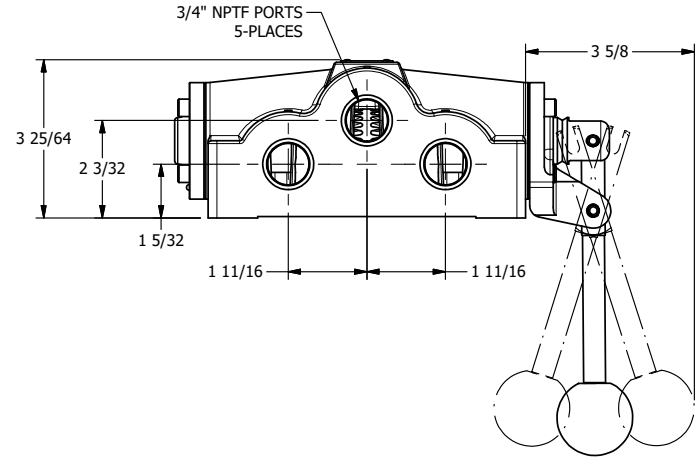

4

3

2

1

A

A

AAA
PRODUCTS
INTERNATIONAL

**AAA PRODUCTS
INTERNATIONAL**
7114 Harry Hines Blvd
Dallas, TX 75235

TITLE: 3/4" SIDE PORT, LEVER, 3 POS,
SPR CTR, LEVER SHFT, REGEN CTR SPL,
180D LEVER

DRAWING NO.:
DIM_HY6DT

THE INFORMATION CONTAINED WITHIN THIS DOCUMENT IS PROPRIETARY TO AAA PRODUCTS AND MAY NOT BE DISCLOSED WITHOUT PRIOR WRITTEN CONSENT