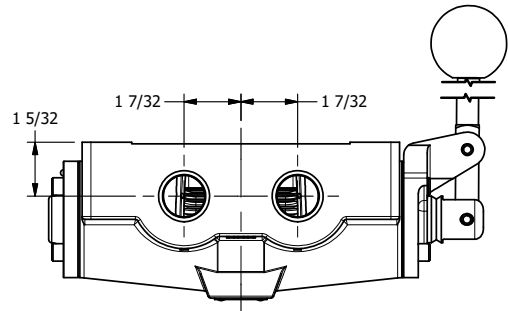

4

3

2

1

B

B

A

A

4

3

2

1

A

A

AAA
PRODUCTS
INTERNATIONAL

**AAA PRODUCTS
INTERNATIONAL**
7114 Harry Hines Blvd
Dallas, TX 75235

TITLE: 3/4" SIDE PORT, LEVER, 3 POS,
SPR CTR, LEVER SHFT, REGEN CTR SPL,
180D LEVER

DRAWING NO.:
DIM_HY6DT

THE INFORMATION CONTAINED WITHIN THIS DOCUMENT IS PROPRIETARY TO AAA PRODUCTS AND MAY NOT BE DISCLOSED WITHOUT PRIOR WRITTEN CONSENT