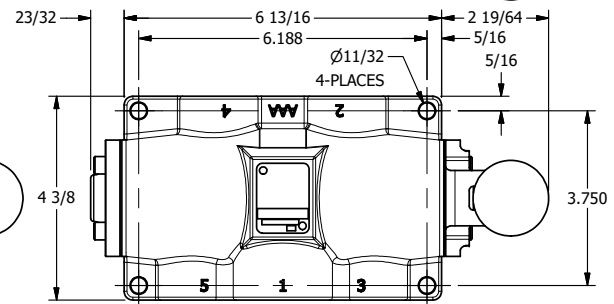

4

3

2

1

AAA
PRODUCTS
INTERNATIONAL

**AAA PRODUCTS
INTERNATIONAL**
7114 Harry Hines Blvd
Dallas, TX 75235

TITLE: 3/4" SIDE PORT, LEVER, 3 POS,
SPR CTR, LEVER SHFT, REGEN CTR SPL

DRAWING NO.:
DIM_HY6D