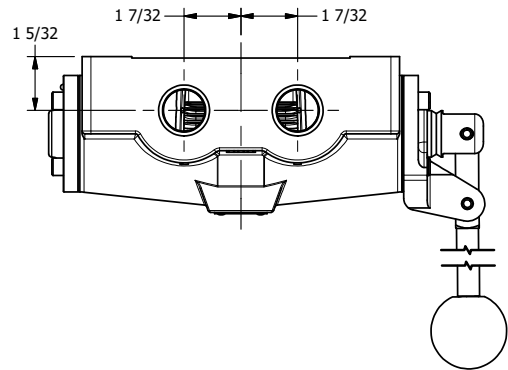

4

3

2

1

AAA
PRODUCTS
INTERNATIONAL

**AAA PRODUCTS
INTERNATIONAL**
7114 Harry Hines Blvd
Dallas, TX 75235

TITLE: 3/4" SIDE PORT, LEVER, 3 POS,
SPR CTR, LEVER SHFT, REGEN CTR SPL

DRAWING NO.:
DIM_HY6D