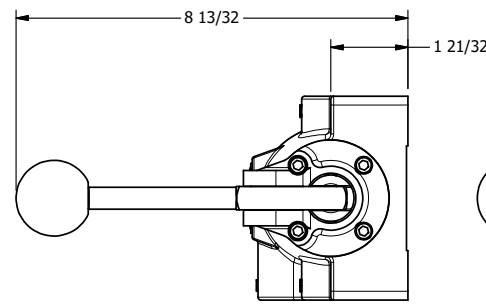

4

3

2

1

AAA
PRODUCTS
INTERNATIONAL

**AAA PRODUCTS
INTERNATIONAL**
7114 Harry Hines Blvd
Dallas, TX 75235

TITLE: 3/4" SIDE PORT, LEVER, 3 POS,
SPR CTR, LEVER SHFT, REGEN CTR SPL

DRAWING NO.:
DIM_HY6D