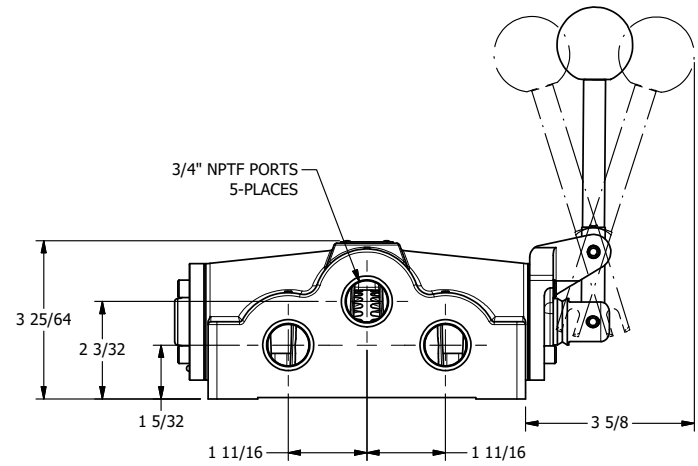

4

3

2

1

AAA
PRODUCTS
INTERNATIONAL

**AAA PRODUCTS
INTERNATIONAL**
7114 Harry Hines Blvd
Dallas, TX 75235

TITLE: 3/4" SIDE PORT, LEVER, 3 POS,
SPR CTR, LEVER SHFT, REGEN CTR SPL

DRAWING NO.:
DIM_HY6D