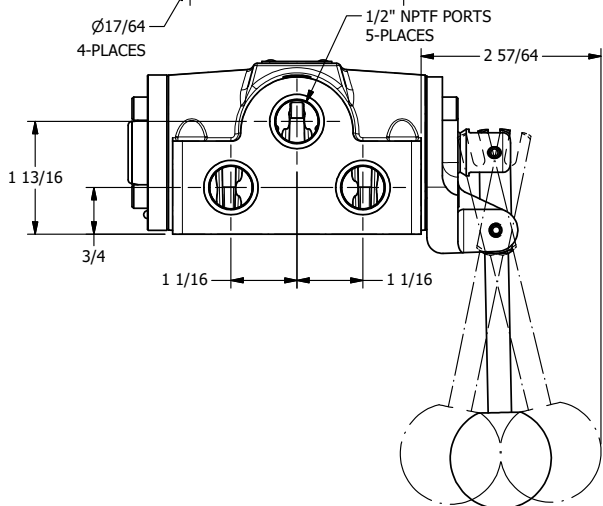

4

3

2

1

B

B

A

A

4

3

2

1

AAA
PRODUCTS
INTERNATIONAL

**AAA PRODUCTS
INTERNATIONAL**
7114 Harry Hines Blvd
Dallas, TX 75235

TITLE: 1/2" SIDE PORT, LEVER, 3 POS,
SPR CTR, LEVER SHFT, CLSD CTR SPL,
180D LEVER

DRAWING NO.:
DIM_HY4T

THE INFORMATION CONTAINED WITHIN THIS DOCUMENT IS PROPRIETARY TO AAA PRODUCTS AND MAY NOT BE DISCLOSED WITHOUT PRIOR WRITTEN CONSENT