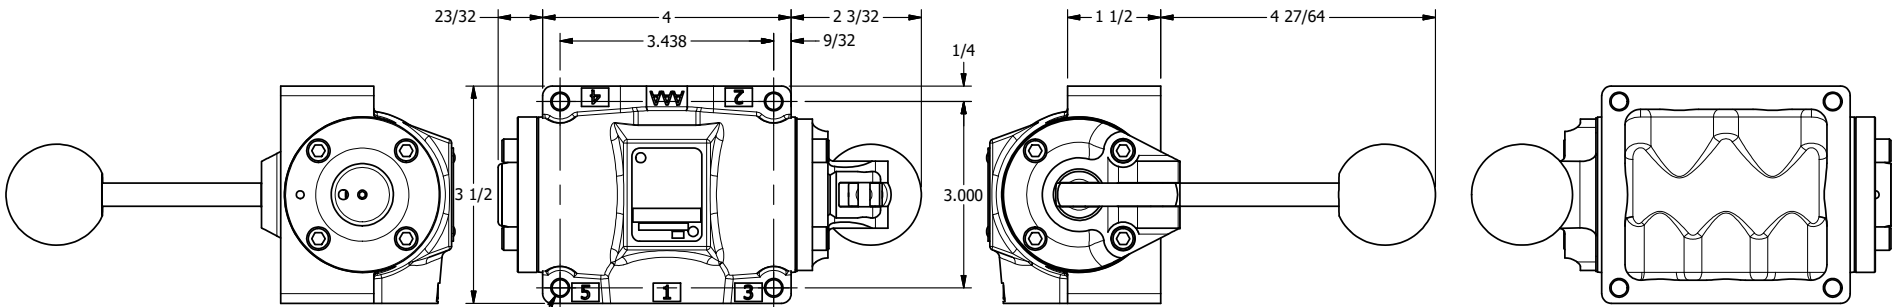

4

3

2

1

B

B

A

A

4

3

2

1

AAA
PRODUCTS
INTERNATIONAL

**AAA PRODUCTS
INTERNATIONAL**
7114 Harry Hines Blvd
Dallas, TX 75235

TITLE: 1/2" SIDE PORT, LEVER, 3 POS,
SPR CTR, LEVER SHFT, CLSD CTR SPL,
180D LEVER

DRAWING NO.:
DIM_HY4T

THE INFORMATION CONTAINED WITHIN THIS DOCUMENT IS PROPRIETARY TO AAA PRODUCTS AND MAY NOT BE DISCLOSED WITHOUT PRIOR WRITTEN CONSENT