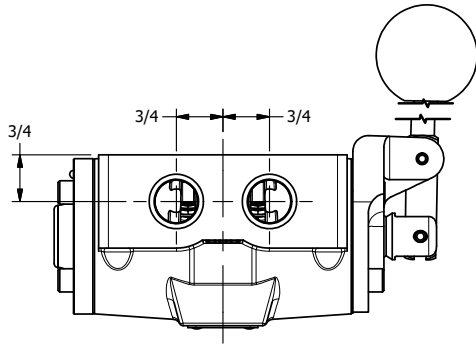

4

3

2

1

B

B

A

A

4

3

2

1

AAA
PRODUCTS
INTERNATIONAL

**AAA PRODUCTS
INTERNATIONAL**
7114 Harry Hines Blvd
Dallas, TX 75235

TITLE: 1/2" SIDE PORT, LEVER, 3 POS,
SPR CTR, LEVER SHFT, CLSD CTR SPL,
180D LEVER

DRAWING NO.:
DIM_HY4T

THE INFORMATION CONTAINED WITHIN THIS DOCUMENT IS PROPRIETARY TO AAA PRODUCTS AND MAY NOT BE DISCLOSED WITHOUT PRIOR WRITTEN CONSENT