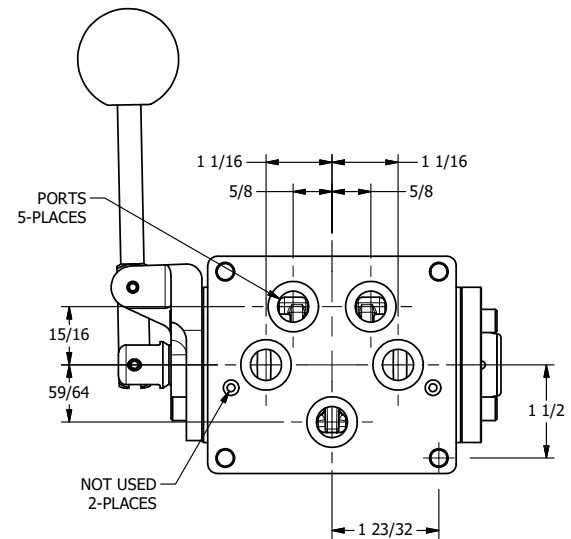

4 3 2 1

B

B

A

A

A

A

4 3 2 1

AAA
PRODUCTS
INTERNATIONAL
7114 Harry Hines Blvd
Dallas, TX 75235

TITLE: 1/2" SUBPLATE, LEVER, 3 POS,
SPR CTR, LEVER SHFT, CLSD CTR SPL,
90D LEVER

DRAWING NO.:
DIM_HY4PR

THE INFORMATION CONTAINED WITHIN THIS DOCUMENT IS PROPRIETARY TO AAA PRODUCTS AND MAY NOT BE DISCLOSED WITHOUT PRIOR WRITTEN CONSENT