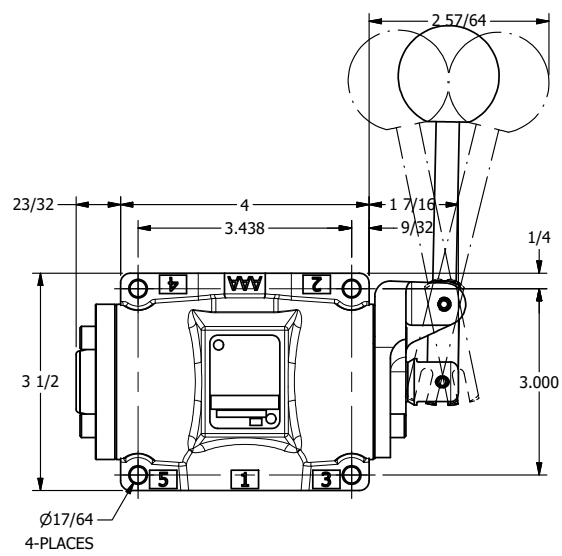

4 3 2 1

B

B

A

A

A

A

4 3 2 1

AAA
PRODUCTS
INTERNATIONAL
7114 Harry Hines Blvd
Dallas, TX 75235

TITLE: 1/2" SUBPLATE, LEVER, 3 POS,
SPR CTR, LEVER SHFT, CLSD CTR SPL,
90D LEVER

DRAWING NO.:
DIM_HY4PR

THE INFORMATION CONTAINED WITHIN THIS DOCUMENT IS PROPRIETARY TO AAA PRODUCTS AND MAY NOT BE DISCLOSED WITHOUT PRIOR WRITTEN CONSENT