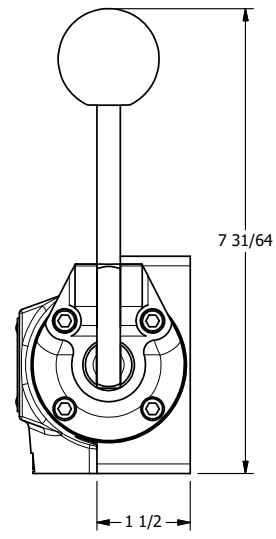

4 3 2 1

B

B

A

A

A

A

4 3 2 1

AAA
PRODUCTS
INTERNATIONAL
7114 Harry Hines Blvd
Dallas, TX 75235

TITLE: 1/2" SUBPLATE, LEVER, 3 POS,
SPR CTR, LEVER SHFT, CLSD CTR SPL,
90D LEVER

DRAWING NO.:
DIM_HY4PR

THE INFORMATION CONTAINED WITHIN THIS DOCUMENT IS PROPRIETARY TO AAA PRODUCTS AND MAY NOT BE DISCLOSED WITHOUT PRIOR WRITTEN CONSENT