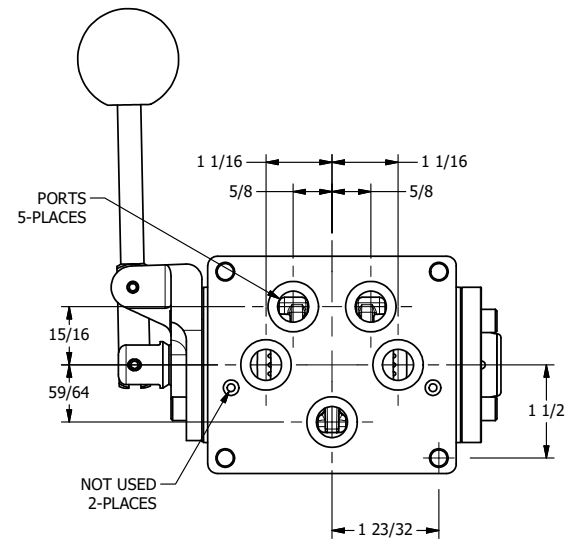

4 3 2 1

B

B

A

A

A

A

4 3 2 1

AAA
PRODUCTS
INTERNATIONAL
7114 Harry Hines Blvd
Dallas, TX 75235

TITLE: 1/2" SUBPLATE, LEVER, 3 POS,
SPR CTR, LEVER SHFT, FLOAT CTR SPL,
90D LEVER

DRAWING NO.:
DIM_HY4PGR

THE INFORMATION CONTAINED WITHIN THIS DOCUMENT IS PROPRIETARY TO AAA PRODUCTS AND MAY NOT BE DISCLOSED WITHOUT PRIOR WRITTEN CONSENT