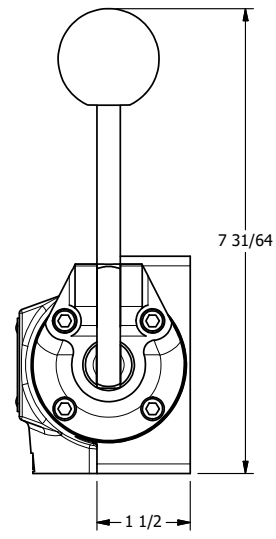

4 3 2 1

B

B

A

A

A

A

4 3 2 1

AAA
PRODUCTS
INTERNATIONAL
7114 Harry Hines Blvd
Dallas, TX 75235

TITLE: 1/2" SUBPLATE, LEVER, 3 POS,
SPR CTR, LEVER SHFT, FLOAT CTR SPL,
90D LEVER

DRAWING NO.:
DIM_HY4PGR

THE INFORMATION CONTAINED WITHIN THIS DOCUMENT IS PROPRIETARY TO AAA PRODUCTS AND MAY NOT BE DISCLOSED WITHOUT PRIOR WRITTEN CONSENT