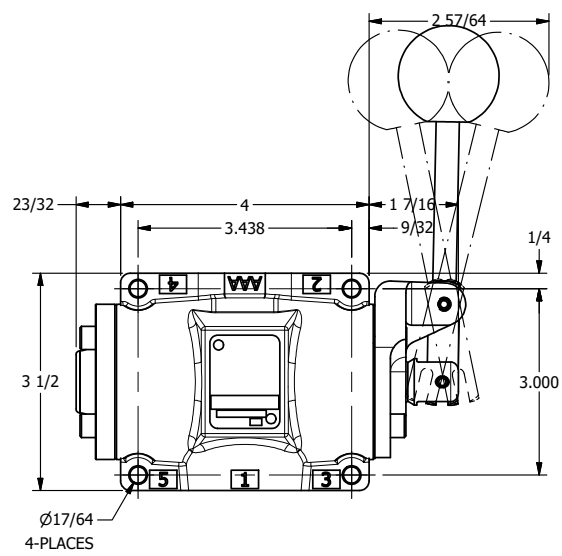

4 3 2 1

B

B

A

A

A

A

4 3 2 1

AAA
PRODUCTS
INTERNATIONAL
7114 Harry Hines Blvd
Dallas, TX 75235

TITLE: 1/2" SUBPLATE, LEVER, 3 POS,
SPR CTR, LEVER SHFT, FLOAT CTR SPL,
90D LEVER

DRAWING NO.:
DIM_HY4PGR

THE INFORMATION CONTAINED WITHIN THIS DOCUMENT IS PROPRIETARY TO AAA PRODUCTS AND MAY NOT BE DISCLOSED WITHOUT PRIOR WRITTEN CONSENT