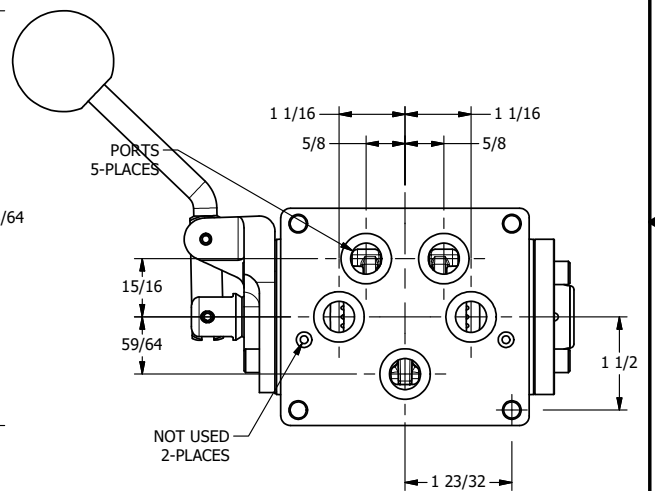

4 3 2 1

B

B

A

A

A

A

4 3 2 1

AAA
PRODUCTS
INTERNATIONAL

AAA PRODUCTS INTERNATIONAL
7114 Harry Hines Blvd
Dallas, TX 75235

TITLE: 1/2" SUBPLATE, LEVER, 3 POS,
SPR FLOAT CTR,
CURVED LVR, 90D LVR

DRAWING NO.:
DIM_HY4PGCR

THE INFORMATION CONTAINED WITHIN THIS DOCUMENT IS PROPRIETARY TO AAA PRODUCTS AND MAY NOT BE DISCLOSED WITHOUT PRIOR WRITTEN CONSENT