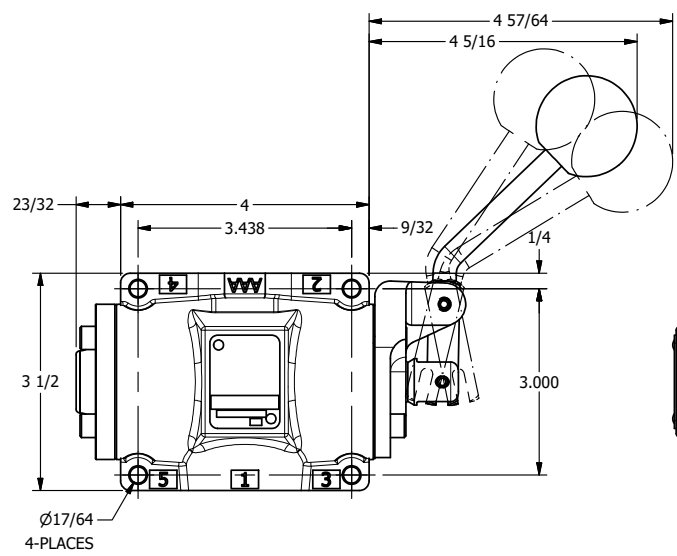

4 3 2 1

B

B

A

A

A

A

4 3 2 1

AAA
PRODUCTS
INTERNATIONAL

AAA PRODUCTS INTERNATIONAL
7114 Harry Hines Blvd
Dallas, TX 75235

TITLE: 1/2" SUBPLATE, LEVER, 3 POS,
SPR FLOAT CTR,
CURVED LVR, 90D LVR

DRAWING NO.:
DIM_HY4PGCR

THE INFORMATION CONTAINED WITHIN THIS DOCUMENT IS PROPRIETARY TO AAA PRODUCTS AND MAY NOT BE DISCLOSED WITHOUT PRIOR WRITTEN CONSENT