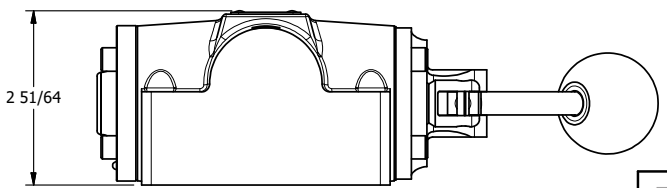

4 3 2 1

B

B

A

A

A

A

4 3 2 1

AAA
PRODUCTS
INTERNATIONAL

AAA PRODUCTS INTERNATIONAL
7114 Harry Hines Blvd
Dallas, TX 75235

TITLE: 1/2" SUBPLATE, LEVER, 3 POS,
SPR FLOAT CTR,
CURVED LVR, 90D LVR

DRAWING NO.:
DIM_HY4PGCR

THE INFORMATION CONTAINED WITHIN THIS DOCUMENT IS PROPRIETARY TO AAA PRODUCTS AND MAY NOT BE DISCLOSED WITHOUT PRIOR WRITTEN CONSENT