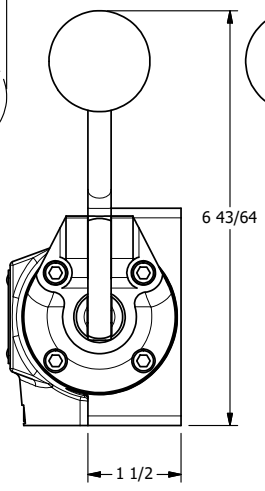

4 3 2 1

B

B

A

A

A

A

4 3 2 1

AAA
PRODUCTS
INTERNATIONAL

AAA PRODUCTS INTERNATIONAL
7114 Harry Hines Blvd
Dallas, TX 75235

TITLE: 1/2" SUBPLATE, LEVER, 3 POS,
SPR FLOAT CTR,
CURVED LVR, 90D LVR

DRAWING NO.:
DIM_HY4PGCR

THE INFORMATION CONTAINED WITHIN THIS DOCUMENT IS PROPRIETARY TO AAA PRODUCTS AND MAY NOT BE DISCLOSED WITHOUT PRIOR WRITTEN CONSENT