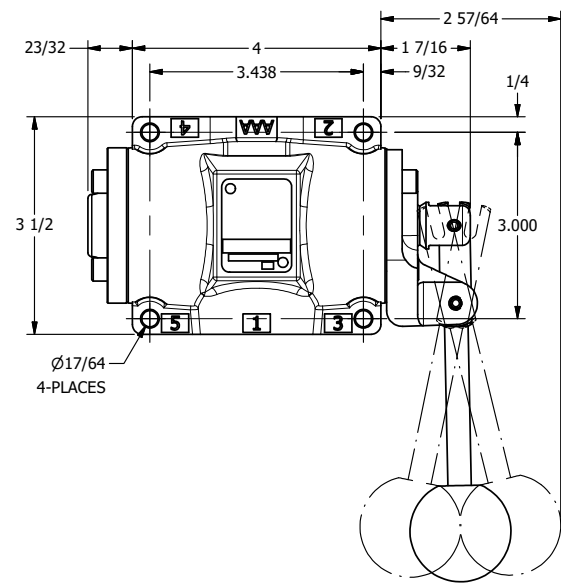

4 3 2 1

B

B

A

A

4 3 2 1

	AAA PRODUCTS INTERNATIONAL 7114 Harry Hines Blvd Dallas, TX 75235	TITLE: 1/2" SUBPLATE, LEVER, 3 POS, SPR CTR, LEVER SHFT, REGEN CTR SPL, 270D LEVER	DRAWING NO.: DIM_HY4PDRT
--	--	---	------------------------------------