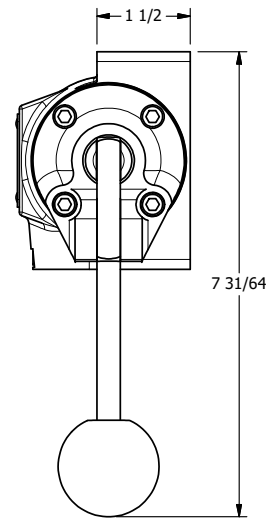

4 3 2 1

B

B

A

A

4 3 2 1

	AAA PRODUCTS INTERNATIONAL 7114 Harry Hines Blvd Dallas, TX 75235	TITLE: 1/2" SUBPLATE, LEVER, 3 POS, SPR CTR, LEVER SHFT, REGEN CTR SPL, 270D LEVER	DRAWING NO.: DIM_HY4PDRT
--	--	---	------------------------------------