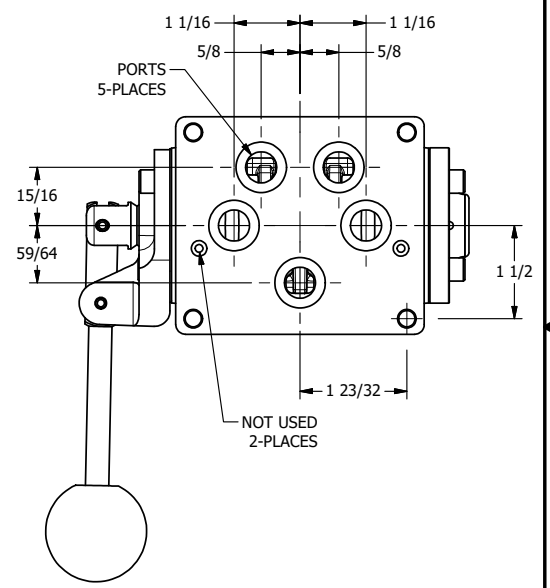

4 3 2 1

B

B

A

A

4 3 2 1

	AAA PRODUCTS INTERNATIONAL 7114 Harry Hines Blvd Dallas, TX 75235	TITLE: 1/2" SUBPLATE, LEVER, 3 POS, SPR CTR, LEVER SHFT, REGEN CTR SPL, 270D LEVER	DRAWING NO.: DIM_HY4PDRT
--	--	---	------------------------------------