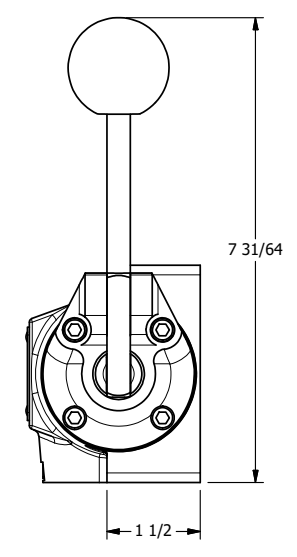

4 3 2 1

2 51/64

4 3 2 1

AAA
PRODUCTS
INTERNATIONAL
7114 Harry Hines Blvd
Dallas, TX 75235

TITLE: 1/2" SUBPLATE, LEVER, 3 POS,
SPR CTR, LEVER SHFT, REGEN CTR SPL,
90D LEVER

DRAWING NO.:
DIM_HY4PDR

THE INFORMATION CONTAINED WITHIN THIS DOCUMENT IS PROPRIETARY TO AAA PRODUCTS AND MAY NOT BE DISCLOSED WITHOUT PRIOR WRITTEN CONSENT