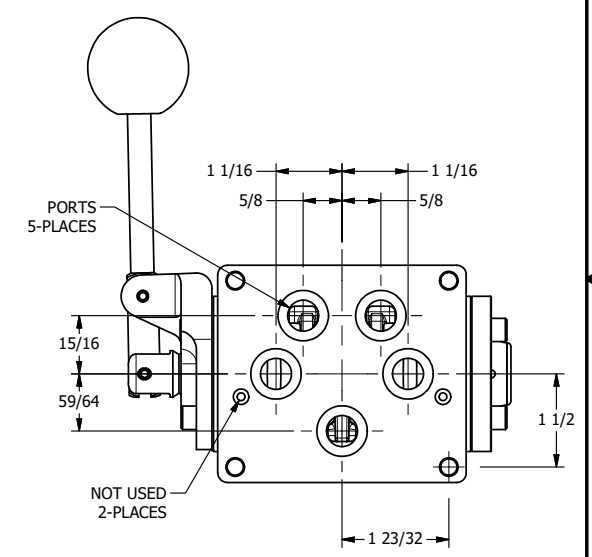

4 3 2 1

2 51/64

4 3 2 1

AAA
PRODUCTS
INTERNATIONAL
7114 Harry Hines Blvd
Dallas, TX 75235

TITLE: 1/2" SUBPLATE, LEVER, 3 POS,
SPR CTR, LEVER SHFT, REGEN CTR SPL,
90D LEVER

DRAWING NO.:
DIM_HY4PDR

THE INFORMATION CONTAINED WITHIN THIS DOCUMENT IS PROPRIETARY TO AAA PRODUCTS AND MAY NOT BE DISCLOSED WITHOUT PRIOR WRITTEN CONSENT