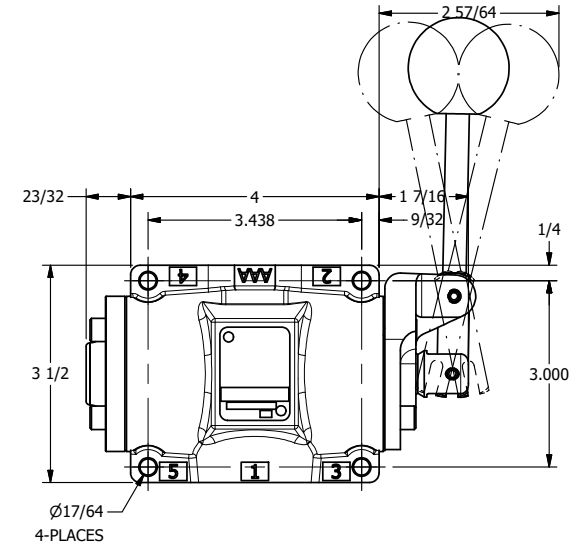

4 3 2 1

2 51/64

4 3 2 1

AAA
PRODUCTS
INTERNATIONAL
7114 Harry Hines Blvd
Dallas, TX 75235

TITLE: 1/2" SUBPLATE, LEVER, 3 POS,
SPR CTR, LEVER SHFT, REGEN CTR SPL,
90D LEVER

DRAWING NO.:
DIM_HY4PDR

THE INFORMATION CONTAINED WITHIN THIS DOCUMENT IS PROPRIETARY TO AAA PRODUCTS AND MAY NOT BE DISCLOSED WITHOUT PRIOR WRITTEN CONSENT