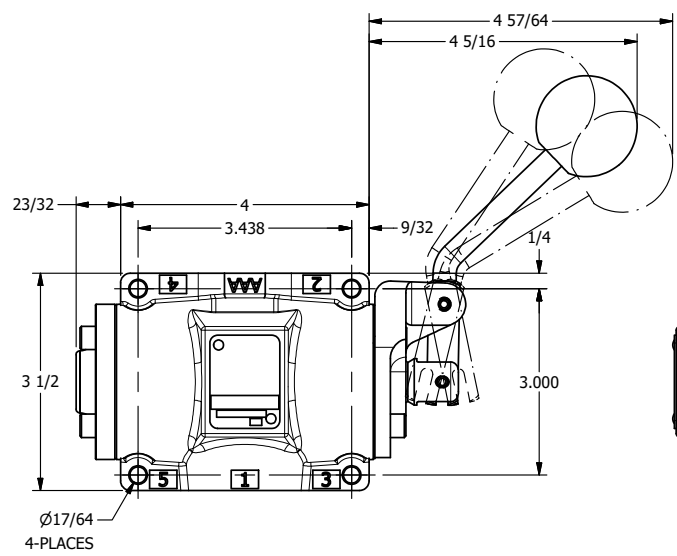

4 3 2 1

B

B

A

A

A

A

4 3 2 1

AAA
PRODUCTS
INTERNATIONAL

**AAA PRODUCTS
INTERNATIONAL**
7114 Harry Hines Blvd
Dallas, TX 75235

TITLE: 1/2" SUBPLATE, LEVER, 3 POS,
SPR REGEN CTR,
CURVED LVR, 90D LVR

DRAWING NO.:
DIM_HY4PDCR

THE INFORMATION CONTAINED WITHIN THIS DOCUMENT IS PROPRIETARY TO AAA PRODUCTS AND MAY NOT BE DISCLOSED WITHOUT PRIOR WRITTEN CONSENT