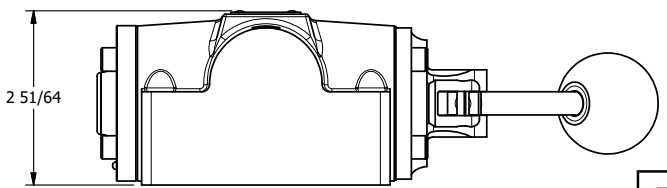

4 3 2 1

B

B

A

A

A

A

4 3 2 1

AAA
PRODUCTS
INTERNATIONAL

**AAA PRODUCTS
INTERNATIONAL**
7114 Harry Hines Blvd
Dallas, TX 75235

TITLE: 1/2" SUBPLATE, LEVER, 3 POS,
SPR REGEN CTR,
CURVED LVR, 90D LVR

DRAWING NO.:
DIM_HY4PDCR

THE INFORMATION CONTAINED WITHIN THIS DOCUMENT IS PROPRIETARY TO AAA PRODUCTS AND MAY NOT BE DISCLOSED WITHOUT PRIOR WRITTEN CONSENT