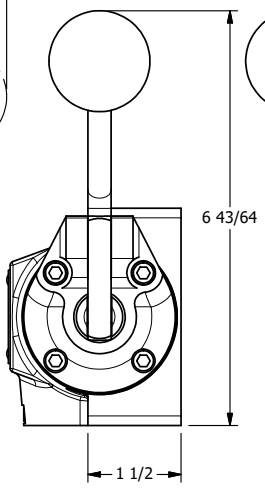

4 3 2 1

B

B

A

A

A

A

4 3 2 1

AAA
PRODUCTS
INTERNATIONAL

**AAA PRODUCTS
INTERNATIONAL**
7114 Harry Hines Blvd
Dallas, TX 75235

TITLE: 1/2" SUBPLATE, LEVER, 3 POS,
SPR REGEN CTR,
CURVED LVR, 90D LVR

DRAWING NO.:
DIM_HY4PDCR

THE INFORMATION CONTAINED WITHIN THIS DOCUMENT IS PROPRIETARY TO AAA PRODUCTS AND MAY NOT BE DISCLOSED WITHOUT PRIOR WRITTEN CONSENT