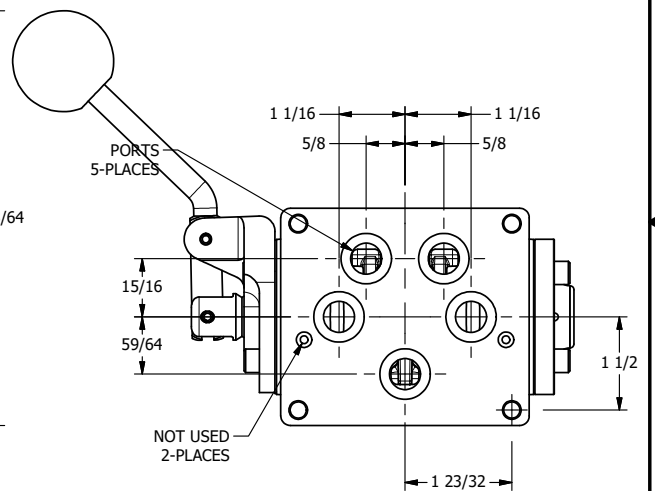

4 3 2 1

B

B

A

A

A

A

4 3 2 1

AAA
PRODUCTS
INTERNATIONAL

**AAA PRODUCTS
INTERNATIONAL**
7114 Harry Hines Blvd
Dallas, TX 75235

TITLE: 1/2" SUBPLATE, LEVER, 3 POS,
SPR REGEN CTR,
CURVED LVR, 90D LVR

DRAWING NO.:
DIM_HY4PDCR

THE INFORMATION CONTAINED WITHIN THIS DOCUMENT IS PROPRIETARY TO AAA PRODUCTS AND MAY NOT BE DISCLOSED WITHOUT PRIOR WRITTEN CONSENT