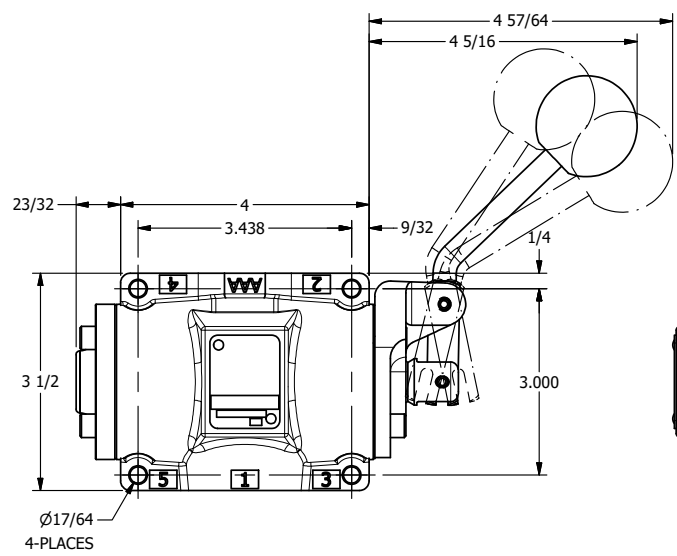

4 3 2 1

B

B

A

A

2 51/64

A

A

4 3 2 1

**AAA**  
PRODUCTS  
INTERNATIONAL  
7114 Harry Hines Blvd  
Dallas, TX 75235

TITLE: 1/2" SUBPLATE, LEVER, 3 POS,  
SPR CLSD CTR,  
CURVED LVR, 90D LVR

DRAWING NO.:  
DIM\_HY4PCR

THE INFORMATION CONTAINED WITHIN THIS DOCUMENT IS PROPRIETARY TO AAA PRODUCTS AND MAY NOT BE DISCLOSED WITHOUT PRIOR WRITTEN CONSENT