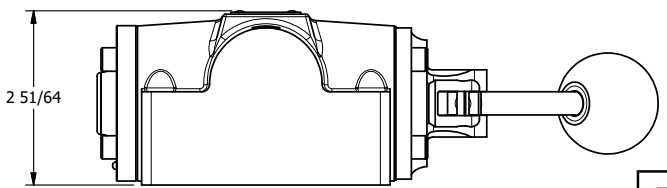

4 3 2 1

B

B

A

A

2 51/64

A

A

4 3 2 1

**AAA**  
PRODUCTS  
INTERNATIONAL  
7114 Harry Hines Blvd  
Dallas, TX 75235

TITLE: 1/2" SUBPLATE, LEVER, 3 POS,  
SPR CLSD CTR,  
CURVED LVR, 90D LVR

DRAWING NO.:  
DIM\_HY4PCR

THE INFORMATION CONTAINED WITHIN THIS DOCUMENT IS PROPRIETARY TO AAA PRODUCTS AND MAY NOT BE DISCLOSED WITHOUT PRIOR WRITTEN CONSENT