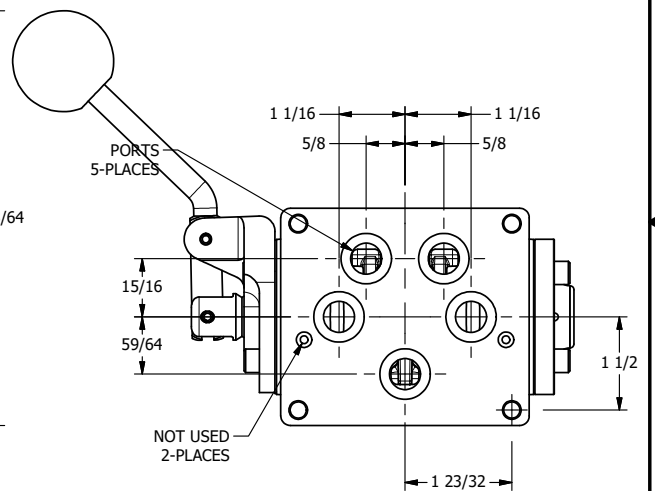

4 3 2 1

B

B

A

A

2 51/64

A

A

4 3 2 1

**AAA**  
PRODUCTS  
INTERNATIONAL  
7114 Harry Hines Blvd  
Dallas, TX 75235

TITLE: 1/2" SUBPLATE, LEVER, 3 POS,  
SPR CLSD CTR,  
CURVED LVR, 90D LVR

DRAWING NO.:  
DIM\_HY4PCR

THE INFORMATION CONTAINED WITHIN THIS DOCUMENT IS PROPRIETARY TO AAA PRODUCTS AND MAY NOT BE DISCLOSED WITHOUT PRIOR WRITTEN CONSENT