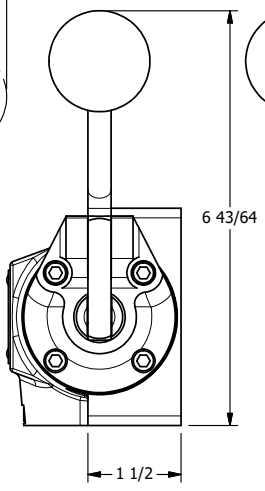

4 3 2 1

B

B

A

A

2 51/64

A

A

4 3 2 1

**AAA**  
PRODUCTS  
INTERNATIONAL  
7114 Harry Hines Blvd  
Dallas, TX 75235

TITLE: 1/2" SUBPLATE, LEVER, 3 POS,  
SPR CLSD CTR,  
CURVED LVR, 90D LVR

DRAWING NO.:  
DIM\_HY4PCR

THE INFORMATION CONTAINED WITHIN THIS DOCUMENT IS PROPRIETARY TO AAA PRODUCTS AND MAY NOT BE DISCLOSED WITHOUT PRIOR WRITTEN CONSENT