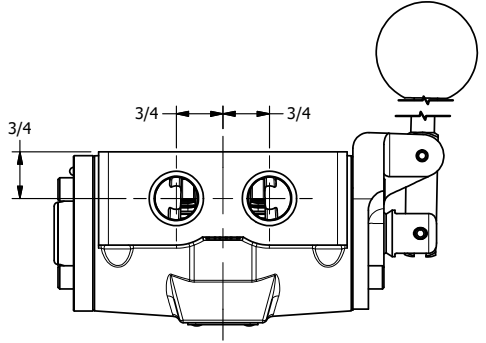

4

3

2

1

B

B

A

A

4

3

2

1

AAA
PRODUCTS
INTERNATIONAL

**AAA PRODUCTS
INTERNATIONAL**
7114 Harry Hines Blvd
Dallas, TX 75235

TITLE: 1/2" SIDE PORT, LEVER, 3 POS,
SPR CTR, LEVER SHFT, FLOAT CTR SPL,
180D LEVER

DRAWING NO.:
DIM_HY4GT

THE INFORMATION CONTAINED WITHIN THIS DOCUMENT IS PROPRIETARY TO AAA PRODUCTS AND MAY NOT BE DISCLOSED WITHOUT PRIOR WRITTEN CONSENT