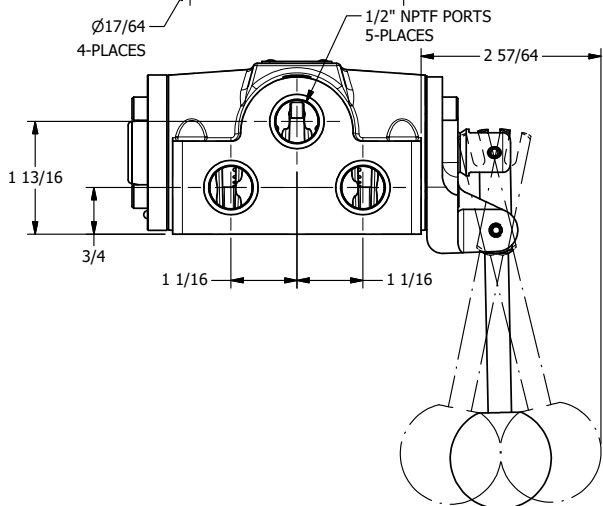

4

3

2

1

B

B

A

A

4

3

2

1

AAA
PRODUCTS
INTERNATIONAL

**AAA PRODUCTS
INTERNATIONAL**
7114 Harry Hines Blvd
Dallas, TX 75235

TITLE: 1/2" SIDE PORT, LEVER, 3 POS,
SPR CTR, LEVER SHFT, FLOAT CTR SPL,
180D LEVER

DRAWING NO.:
DIM_HY4GT

THE INFORMATION CONTAINED WITHIN THIS DOCUMENT IS PROPRIETARY TO AAA PRODUCTS AND MAY NOT BE DISCLOSED WITHOUT PRIOR WRITTEN CONSENT