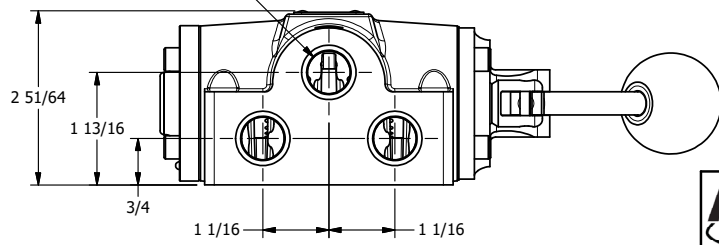

4

3

2

1

Ø17/64
4-PLACES

1/2" NPTF PORT
5-PLACES

AAA
PRODUCTS
INTERNATIONAL

**AAA PRODUCTS
INTERNATIONAL**
7114 Harry Hines Blvd
Dallas, TX 75235

TITLE: 1/2" SIDE PORT, LEVER, 3 POS,
SPR FLOAT CTR,
CURVED LVR, 90D LVR

DRAWING NO.:
DIM_HY4GCR

B

B

A

A

4

3