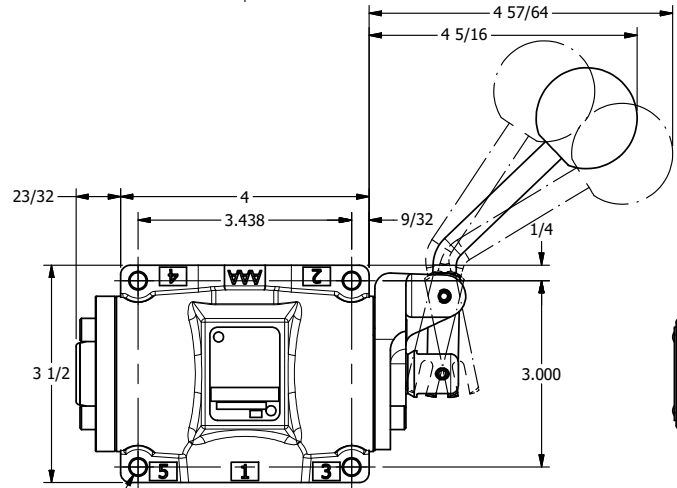

4

3

2

1

Ø17/64
4-PLACES

1/2" NPTF PORT
5-PLACES

AAA
PRODUCTS
INTERNATIONAL

**AAA PRODUCTS
INTERNATIONAL**
7114 Harry Hines Blvd
Dallas, TX 75235

TITLE: 1/2" SIDE PORT, LEVER, 3 POS,
SPR FLOAT CTR,
CURVED LVR, 90D LVR

DRAWING NO.:
DIM_HY4GCR

B

B

A

A

4

3