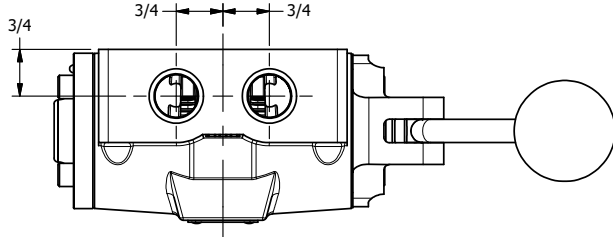

4

3

2

1

Ø17/64
4-PLACES

1/2" NPTF PORT
5-PLACES

AAA
PRODUCTS
INTERNATIONAL

**AAA PRODUCTS
INTERNATIONAL**
7114 Harry Hines Blvd
Dallas, TX 75235

TITLE: 1/2" SIDE PORT, LEVER, 3 POS,
SPR FLOAT CTR,
CURVED LVR, 90D LVR

DRAWING NO.:
DIM_HY4GCR

B

B

A

A

4

3