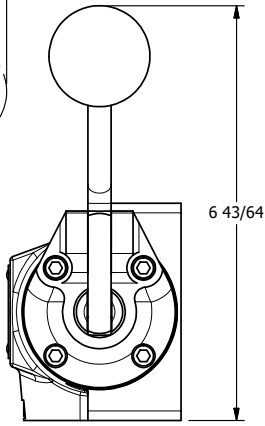

4

3

2

1

Ø17/64
4-PLACES

1/2" NPTF PORT
5-PLACES

AAA
PRODUCTS
INTERNATIONAL

**AAA PRODUCTS
INTERNATIONAL**
7114 Harry Hines Blvd
Dallas, TX 75235

TITLE: 1/2" SIDE PORT, LEVER, 3 POS,
SPR FLOAT CTR,
CURVED LVR, 90D LVR

DRAWING NO.:
DIM_HY4GCR

B

B

A

A

4

3