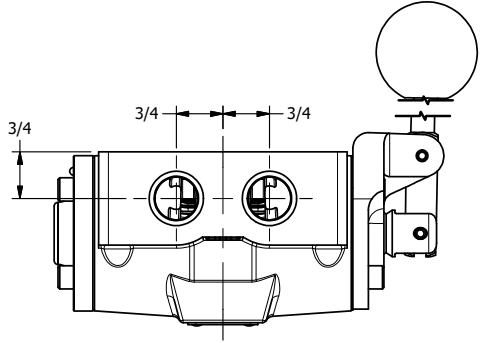

4

3

2

1

B

B

AAA
PRODUCTS
INTERNATIONAL

**AAA PRODUCTS
INTERNATIONAL**
7114 Harry Hines Blvd
Dallas, TX 75235

TITLE: 1/2" SIDE PORT, LEVER, 3 POS,
SPR CTR, LEVER SHFT, REGEN CTR SPL,
180D LEVER

DRAWING NO.:
DIM_HY4DT

4

3

2

1

A

A

THE INFORMATION CONTAINED WITHIN THIS DOCUMENT IS PROPRIETARY TO AAA PRODUCTS AND MAY NOT BE DISCLOSED WITHOUT PRIOR WRITTEN CONSENT