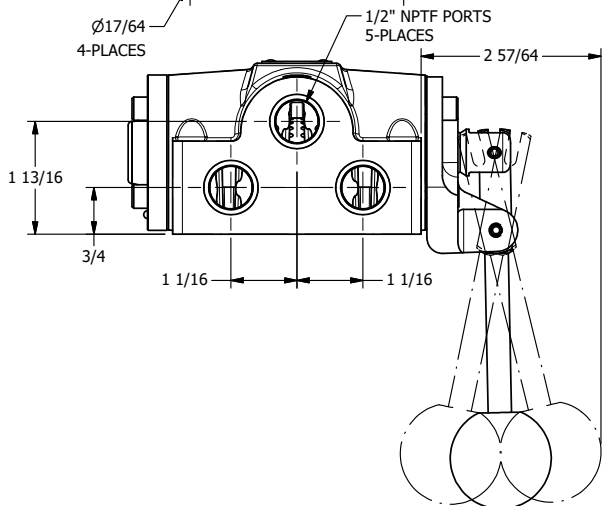

4

3

2

1

B

B

AAA
PRODUCTS
INTERNATIONAL

**AAA PRODUCTS
INTERNATIONAL**
7114 Harry Hines Blvd
Dallas, TX 75235

TITLE: 1/2" SIDE PORT, LEVER, 3 POS,
SPR CTR, LEVER SHFT, REGEN CTR SPL,
180D LEVER

DRAWING NO.:
DIM_HY4DT

4

3

2

1

A

A

THE INFORMATION CONTAINED WITHIN THIS DOCUMENT IS PROPRIETARY TO AAA PRODUCTS AND MAY NOT BE DISCLOSED WITHOUT PRIOR WRITTEN CONSENT