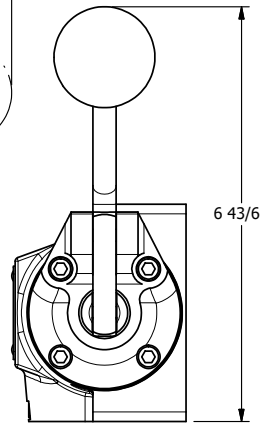

4

3

2

1

**AAA**  
PRODUCTS  
INTERNATIONAL

**AAA PRODUCTS  
INTERNATIONAL**  
7114 Harry Hines Blvd  
Dallas, TX 75235

TITLE: 1/2" SIDE PORT, LEVER, 3 POS,  
SPR REGEN CTR,  
CURVED LVR, 90D LVR

DRAWING NO.:  
DIM\_HY4DCR