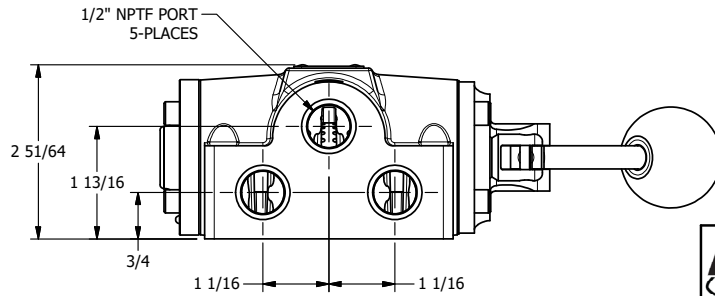

4

3

2

1

**AAA**  
PRODUCTS  
INTERNATIONAL

**AAA PRODUCTS  
INTERNATIONAL**  
7114 Harry Hines Blvd  
Dallas, TX 75235

TITLE: 1/2" SIDE PORT, LEVER, 3 POS,  
SPR REGEN CTR,  
CURVED LVR, 90D LVR

DRAWING NO.:  
DIM\_HY4DCR