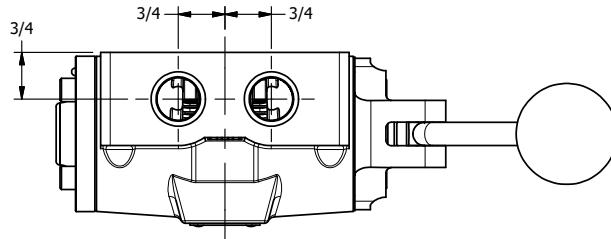

4

3

2

1

**AAA**  
PRODUCTS  
INTERNATIONAL

**AAA PRODUCTS  
INTERNATIONAL**  
7114 Harry Hines Blvd  
Dallas, TX 75235

TITLE: 1/2" SIDE PORT, LEVER, 3 POS,  
SPR REGEN CTR,  
CURVED LVR, 90D LVR

DRAWING NO.:  
DIM\_HY4DCR