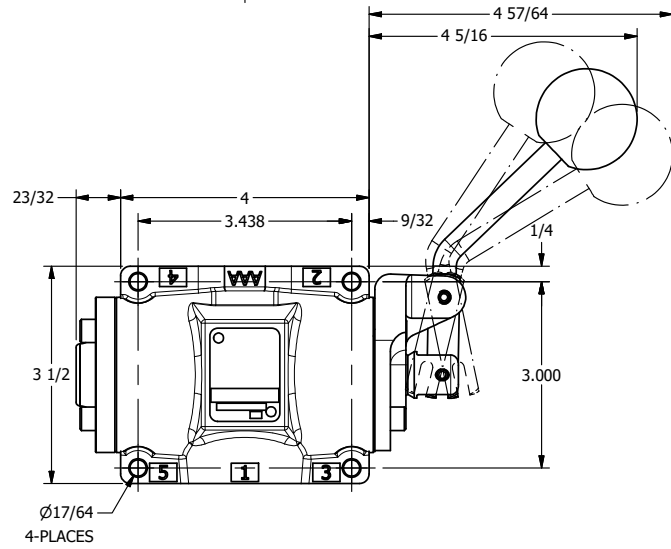

4

3

2

1

**AAA**  
PRODUCTS  
INTERNATIONAL

**AAA PRODUCTS  
INTERNATIONAL**  
7114 Harry Hines Blvd  
Dallas, TX 75235

TITLE: 1/2" SIDE PORT, LEVER, 3 POS,  
SPR REGEN CTR,  
CURVED LVR, 90D LVR

DRAWING NO.:  
DIM\_HY4DCR