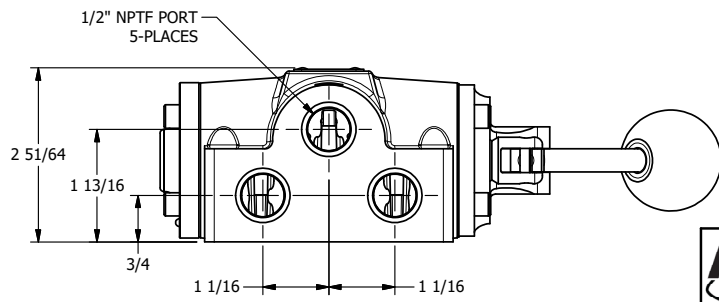

4

3

2

1

Ø17/64
4-PLACES

1/2" NPTF PORT
5-PLACES

AAA
PRODUCTS
INTERNATIONAL

**AAA PRODUCTS
INTERNATIONAL**
7114 Harry Hines Blvd
Dallas, TX 75235

TITLE: 1/2" SIDE PORT, LEVER, 3 POS,
SPR CLSD CTR,
CURVED LVR, 90D LVR

DRAWING NO.:
DIM_HY4CR

B

B

A

A

4

3