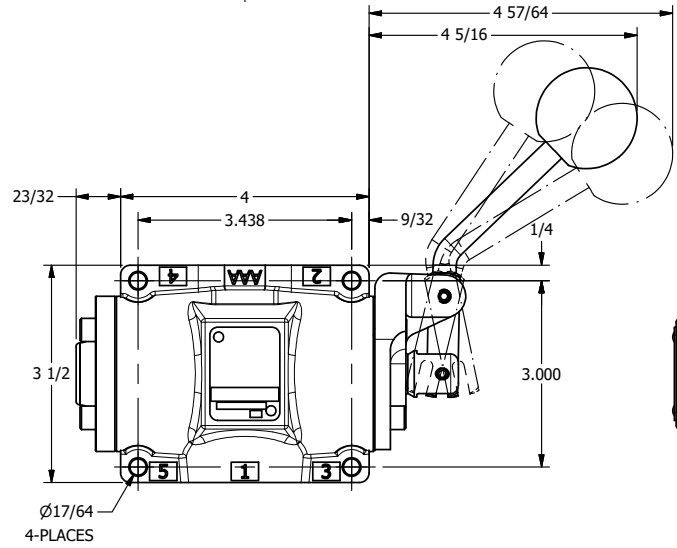

4

3

2

1

Ø17/64
4-PLACES

1/2" NPTF PORT
5-PLACES

AAA
PRODUCTS
INTERNATIONAL

**AAA PRODUCTS
INTERNATIONAL**
7114 Harry Hines Blvd
Dallas, TX 75235

TITLE: 1/2" SIDE PORT, LEVER, 3 POS,
SPR CLSD CTR,
CURVED LVR, 90D LVR

DRAWING NO.:
DIM_HY4CR

B

B

A

A

4

3