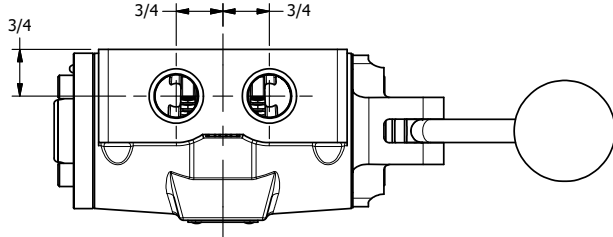

4

3

2

1

Ø17/64
4-PLACES

1/2" NPTF PORT
5-PLACES

AAA
PRODUCTS
INTERNATIONAL

**AAA PRODUCTS
INTERNATIONAL**
7114 Harry Hines Blvd
Dallas, TX 75235

TITLE: 1/2" SIDE PORT, LEVER, 3 POS,
SPR CLSD CTR,
CURVED LVR, 90D LVR

DRAWING NO.:
DIM_HY4CR

B

B

A

A

4

3