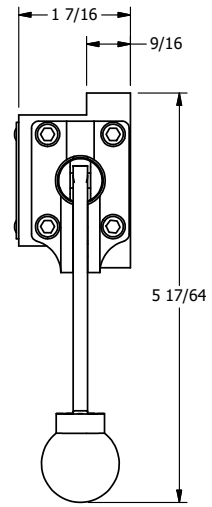

4

3

2

1

B

B

A

A

TITLE: 3/8" SUBPLATE, LEVER, 3 POS,
SPR CTR, LEVER SHFT, CLSD CTR SPL,
270D LEVER

DRAWING NO.:
DIM_HY3PRT

THE INFORMATION CONTAINED WITHIN THIS DOCUMENT IS PROPRIETARY TO AAA PRODUCTS AND MAY NOT BE DISCLOSED WITHOUT PRIOR WRITTEN CONSENT