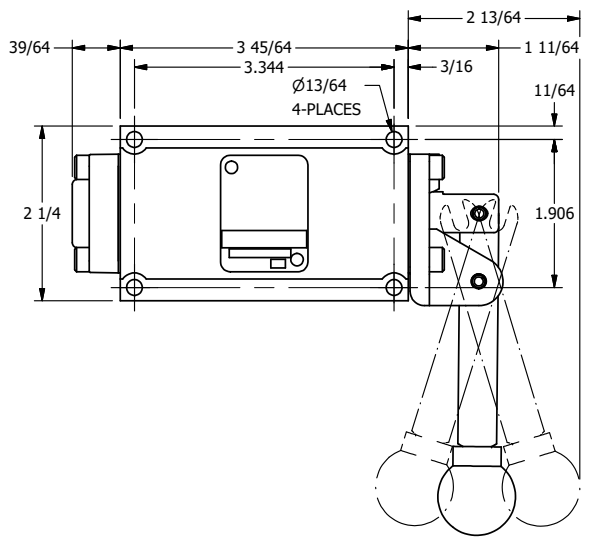

4

3

2

1

B

B

A

A

4

3

2

1

A

A

AAA
PRODUCTS
INTERNATIONAL

**AAA PRODUCTS
INTERNATIONAL**
7114 Harry Hines Blvd
Dallas, TX 75235

TITLE: 3/8" SUBPLATE, LEVER, 3 POS,
SPR CTR, LEVER SHFT, CLSD CTR SPL,
270D LEVER

DRAWING NO.:
DIM_HY3PRT

THE INFORMATION CONTAINED WITHIN THIS DOCUMENT IS PROPRIETARY TO AAA PRODUCTS AND MAY NOT BE DISCLOSED WITHOUT PRIOR WRITTEN CONSENT