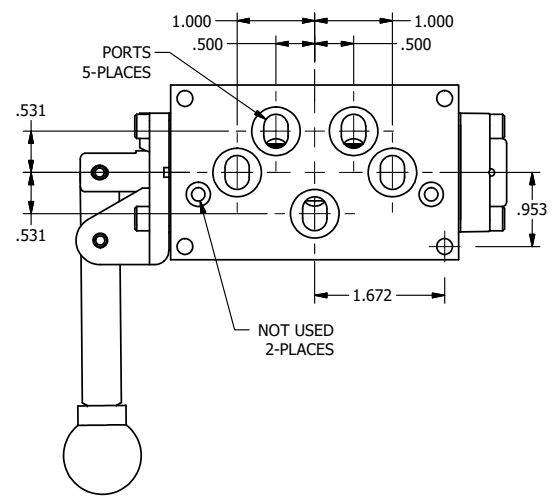

4

3

2

1

B

B

A

A

4

3

2

1

A

A

AAA
PRODUCTS
INTERNATIONAL

**AAA PRODUCTS
INTERNATIONAL**
7114 Harry Hines Blvd
Dallas, TX 75235

TITLE: 3/8" SUBPLATE, LEVER, 3 POS,
SPR CTR, LEVER SHFT, CLSD CTR SPL,
270D LEVER

DRAWING NO.:
DIM_HY3PRT

THE INFORMATION CONTAINED WITHIN THIS DOCUMENT IS PROPRIETARY TO AAA PRODUCTS AND MAY NOT BE DISCLOSED WITHOUT PRIOR WRITTEN CONSENT