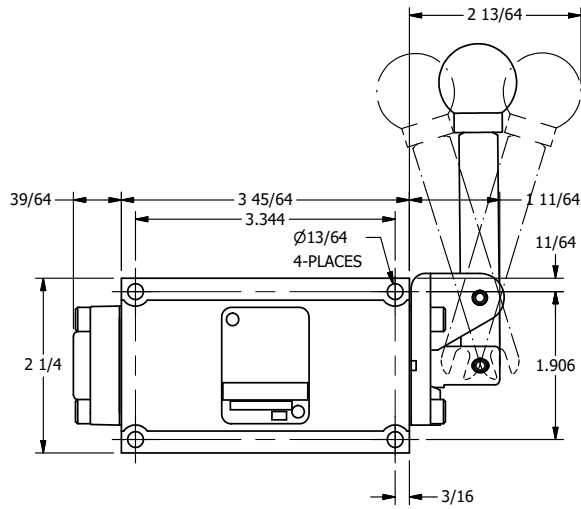

4

3

2

1

B

B

A

A

4

3

2

1

A

A

AAA
PRODUCTS
INTERNATIONAL

**AAA PRODUCTS
INTERNATIONAL**
7114 Harry Hines Blvd
Dallas, TX 75235

TITLE: 3/8" SUBPLATE, LEVER, 3 POS,
SPR CTR, LEVER SHFT, CLSD CTR SPL,
90D LEVER

DRAWING NO.:
DIM_HY3PR

THE INFORMATION CONTAINED WITHIN THIS DOCUMENT IS PROPRIETARY TO AAA PRODUCTS AND MAY NOT BE DISCLOSED WITHOUT PRIOR WRITTEN CONSENT