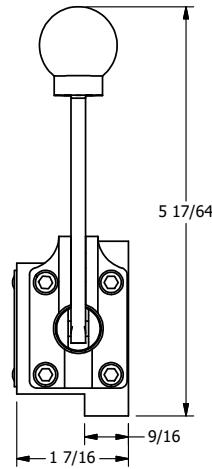

4

3

2

1

B

B

A

A

TITLE: 3/8" SUBPLATE, LEVER, 3 POS,
SPR CTR, LEVER SHFT, CLSD CTR SPL,
90D LEVER

DRAWING NO.:
DIM_HY3PR

THE INFORMATION CONTAINED WITHIN THIS DOCUMENT IS PROPRIETARY TO AAA PRODUCTS AND MAY NOT BE DISCLOSED WITHOUT PRIOR WRITTEN CONSENT