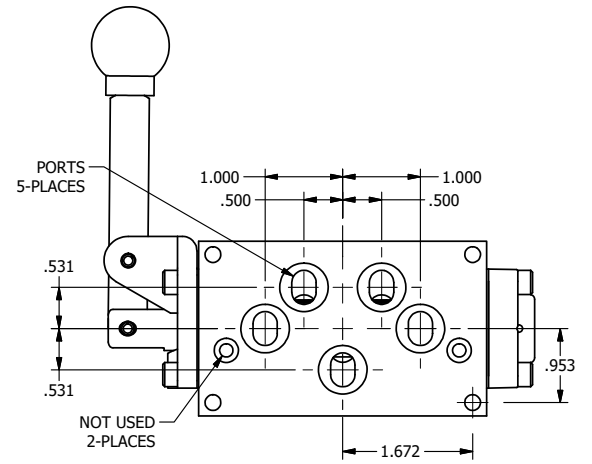

4

3

2

1

B

B

A

A

4

3

2

1

A

A

AAA
PRODUCTS
INTERNATIONAL

**AAA PRODUCTS
INTERNATIONAL**
7114 Harry Hines Blvd
Dallas, TX 75235

TITLE: 3/8" SUBPLATE, LEVER, 3 POS,
SPR CTR, LEVER SHFT, CLSD CTR SPL,
90D LEVER

DRAWING NO.:
DIM_HY3PR

THE INFORMATION CONTAINED WITHIN THIS DOCUMENT IS PROPRIETARY TO AAA PRODUCTS AND MAY NOT BE DISCLOSED WITHOUT PRIOR WRITTEN CONSENT