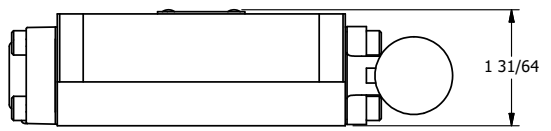

4

3

2

1

B

B

A

A

A

A

4

3

2

1

AAA
PRODUCTS
INTERNATIONAL

**AAA PRODUCTS
INTERNATIONAL**
7114 Harry Hines Blvd
Dallas, TX 75235

TITLE: 3/8" SUBPLATE, LEVER, 3 POS,
SPR CLSD CTR,
RED KNOB, 270D LVR

DRAWING NO.:
DIM_HY3PJRT

THE INFORMATION CONTAINED WITHIN THIS DOCUMENT IS PROPRIETARY TO AAA PRODUCTS AND MAY NOT BE DISCLOSED WITHOUT PRIOR WRITTEN CONSENT