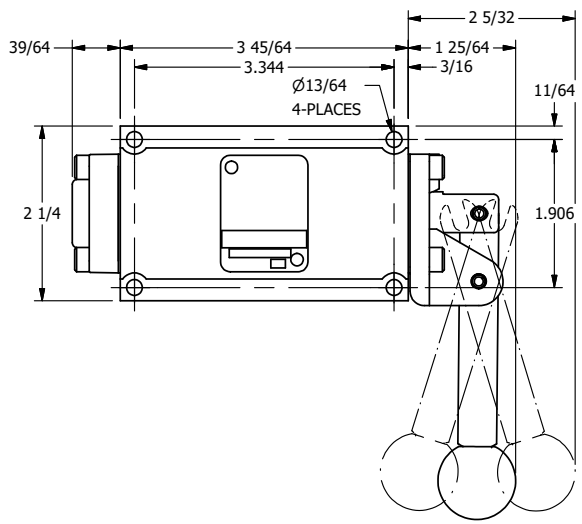

4

3

2

1

B

B

A

A

A

A