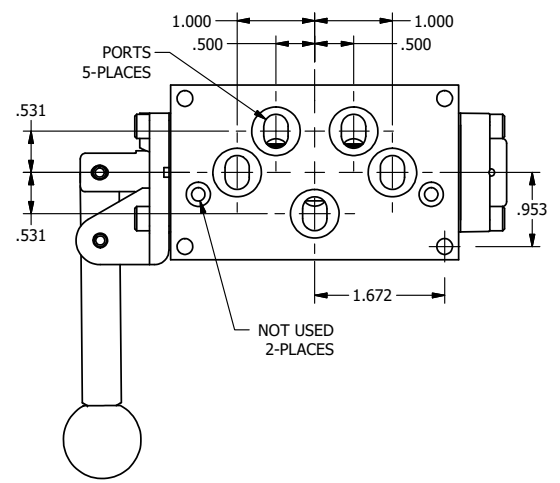

4

3

2

1

B

B

A

A

A

A