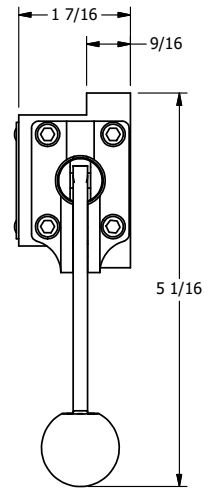

4

3

2

1

B

B

A

A

TITLE: 3/8" SUBPLATE, LEVER, 3 POS,  
SPR CLSD CTR,  
RED KNOB, 270D LVR

DRAWING NO.:  
DIM\_HY3PJRT

THE INFORMATION CONTAINED WITHIN THIS DOCUMENT IS PROPRIETARY TO AAA PRODUCTS AND MAY NOT BE DISCLOSED WITHOUT PRIOR WRITTEN CONSENT