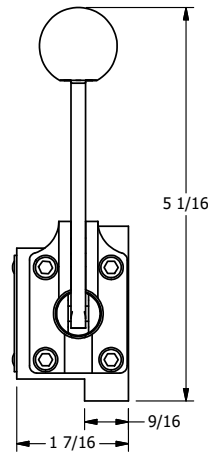

4

3

2

1

B

B

A

A

TITLE: 3/8" SUBPLATE, LEVER, 3 POS,
SPR CLSD CTR,
RED KNOB, 90D LVR

DRAWING NO.:
DIM_HY3PJR

THE INFORMATION CONTAINED WITHIN THIS DOCUMENT IS PROPRIETARY TO AAA PRODUCTS AND MAY NOT BE DISCLOSED WITHOUT PRIOR WRITTEN CONSENT