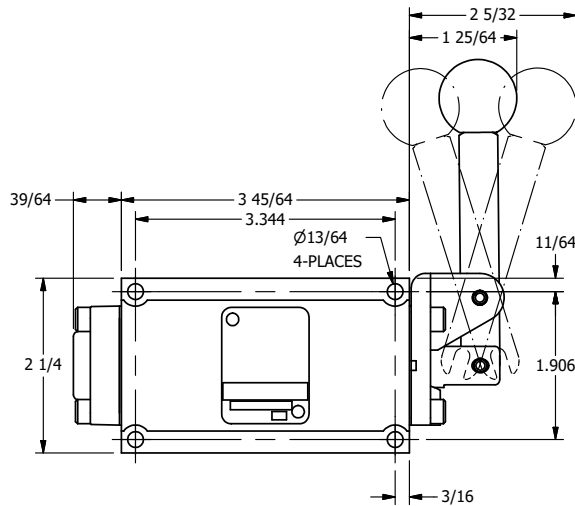

4

3

2

1

B

B

A

A

4

3

2

1

A

A

AAA
PRODUCTS
INTERNATIONAL

**AAA PRODUCTS
INTERNATIONAL**
7114 Harry Hines Blvd
Dallas, TX 75235

TITLE: 3/8" SUBPLATE, LEVER, 3 POS,
SPR CLSD CTR,
RED KNOB, 90D LVR

DRAWING NO.:
DIM_HY3PJR

THE INFORMATION CONTAINED WITHIN THIS DOCUMENT IS PROPRIETARY TO AAA PRODUCTS AND MAY NOT BE DISCLOSED WITHOUT PRIOR WRITTEN CONSENT