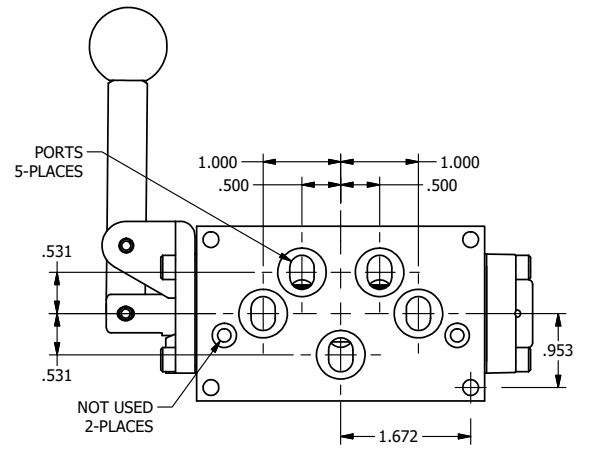

4

3

2

1

B

B

A

A

4

3

2

1

A

A

AAA
PRODUCTS
INTERNATIONAL

**AAA PRODUCTS
INTERNATIONAL**
7114 Harry Hines Blvd
Dallas, TX 75235

TITLE: 3/8" SUBPLATE, LEVER, 3 POS,
SPR CLSD CTR,
RED KNOB, 90D LVR

DRAWING NO.:
DIM_HY3PJR

THE INFORMATION CONTAINED WITHIN THIS DOCUMENT IS PROPRIETARY TO AAA PRODUCTS AND MAY NOT BE DISCLOSED WITHOUT PRIOR WRITTEN CONSENT