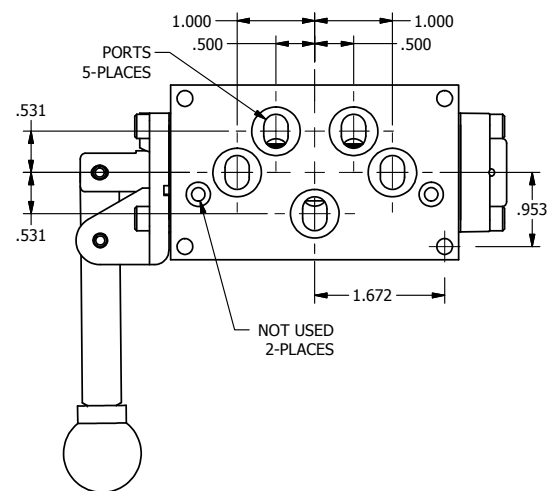

4

3

2

1

B

B

A

A

4

3

2

1

A

A

AAA
PRODUCTS
INTERNATIONAL

**AAA PRODUCTS
INTERNATIONAL**
7114 Harry Hines Blvd
Dallas, TX 75235

TITLE: 3/8" SUBPLATE, LEVER, 3 POS,
SPR CTR, LEVER SHFT, FLOAT CTR SPL,
270D LEVER

DRAWING NO.:
DIM_HY3PGRT

THE INFORMATION CONTAINED WITHIN THIS DOCUMENT IS PROPRIETARY TO AAA PRODUCTS AND MAY NOT BE DISCLOSED WITHOUT PRIOR WRITTEN CONSENT