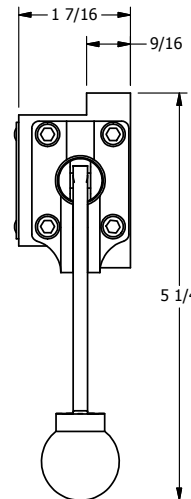

4

3

2

1

B

B

A

A

TITLE: 3/8" SUBPLATE, LEVER, 3 POS,
SPR CTR, LEVER SHFT, FLOAT CTR SPL,
270D LEVER

DRAWING NO.:
DIM_HY3PGRT

THE INFORMATION CONTAINED WITHIN THIS DOCUMENT IS PROPRIETARY TO AAA PRODUCTS AND MAY NOT BE DISCLOSED WITHOUT PRIOR WRITTEN CONSENT