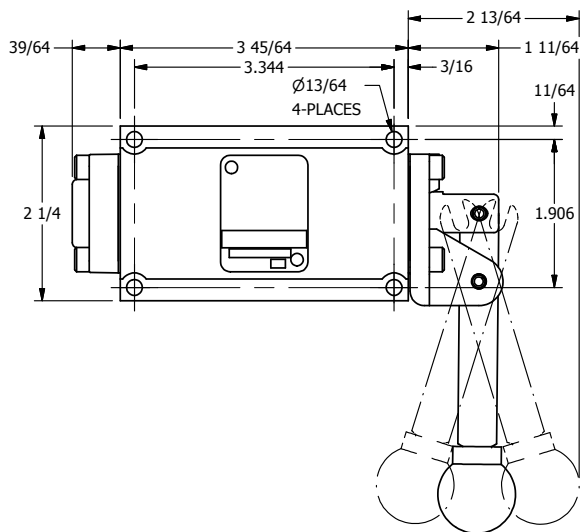

4

3

2

1

B

B

A

A

TITLE: 3/8" SUBPLATE, LEVER, 3 POS,
SPR CTR, LEVER SHFT, FLOAT CTR SPL,
270D LEVER

DRAWING NO.:
DIM_HY3PGRT

THE INFORMATION CONTAINED WITHIN THIS DOCUMENT IS PROPRIETARY TO AAA PRODUCTS AND MAY NOT BE DISCLOSED WITHOUT PRIOR WRITTEN CONSENT