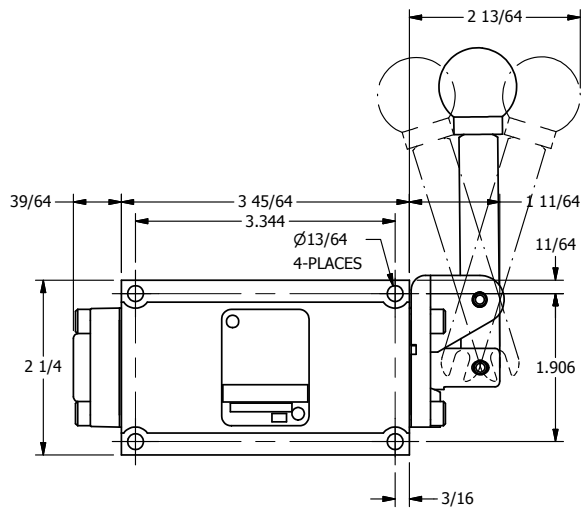

4

3

2

1

B

B

A

A

4

3

2

1

AAA
PRODUCTS
INTERNATIONAL

**AAA PRODUCTS
INTERNATIONAL**
7114 Harry Hines Blvd
Dallas, TX 75235

TITLE: 3/8" SUBPLATE, LEVER, 3 POS,
SPR CTR, LEVER SHFT, FLOAT CTR SPL,
90D LEVER

DRAWING NO.:
DIM_HY3PGR

THE INFORMATION CONTAINED WITHIN THIS DOCUMENT IS PROPRIETARY TO AAA PRODUCTS AND MAY NOT BE DISCLOSED WITHOUT PRIOR WRITTEN CONSENT