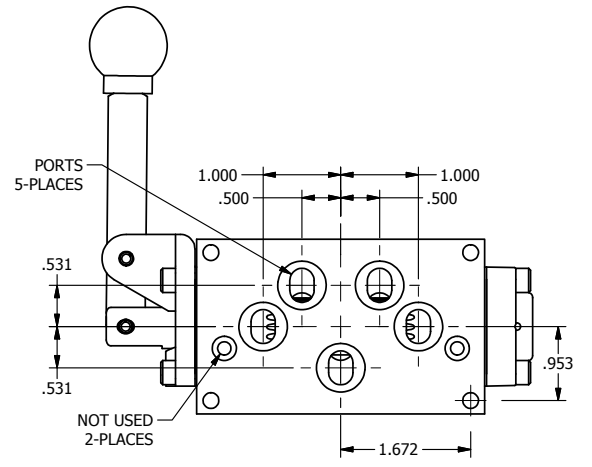

4

3

2

1

B

B

A

A

4

3

2

1

AAA
PRODUCTS
INTERNATIONAL

**AAA PRODUCTS
INTERNATIONAL**
7114 Harry Hines Blvd
Dallas, TX 75235

TITLE: 3/8" SUBPLATE, LEVER, 3 POS,
SPR CTR, LEVER SHFT, FLOAT CTR SPL,
90D LEVER

DRAWING NO.:
DIM_HY3PGR

THE INFORMATION CONTAINED WITHIN THIS DOCUMENT IS PROPRIETARY TO AAA PRODUCTS AND MAY NOT BE DISCLOSED WITHOUT PRIOR WRITTEN CONSENT