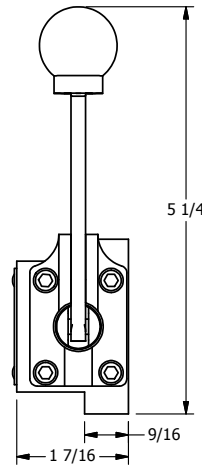

4

3

2

1

B

B

A

A

4

3

2

1

AAA
PRODUCTS
INTERNATIONAL

**AAA PRODUCTS
INTERNATIONAL**
7114 Harry Hines Blvd
Dallas, TX 75235

TITLE: 3/8" SUBPLATE, LEVER, 3 POS,
SPR CTR, LEVER SHFT, FLOAT CTR SPL,
90D LEVER

DRAWING NO.:
DIM_HY3PGR