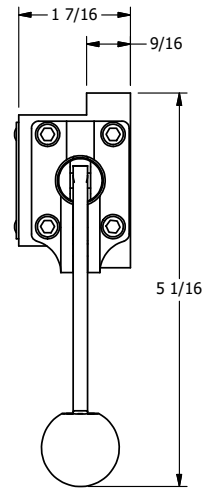

4

3

2

1

B

B

A

A

**AAA PRODUCTS
INTERNATIONAL**
7114 Harry Hines Blvd
Dallas, TX 75235

TITLE: 3/8" SUBPLATE, LEVER, 3 POS,
SPR FLOAT CTR,
RED KNOB, 270D LVR

DRAWING NO.:
DIM_HY3PGJRT

THE INFORMATION CONTAINED WITHIN THIS DOCUMENT IS PROPRIETARY TO AAA PRODUCTS AND MAY NOT BE DISCLOSED WITHOUT PRIOR WRITTEN CONSENT