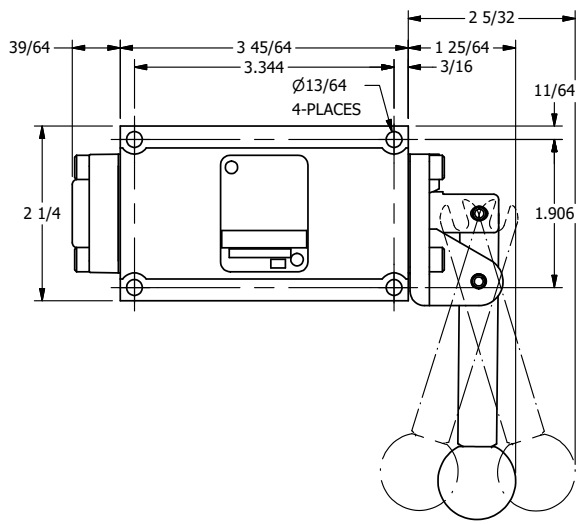

4

3

2

1

B

B

A

A

1 31/64

4

3

2

1

A

A

AAA
PRODUCTS
INTERNATIONAL

**AAA PRODUCTS
INTERNATIONAL**
7114 Harry Hines Blvd
Dallas, TX 75235

TITLE: 3/8" SUBPLATE, LEVER, 3 POS,
SPR FLOAT CTR,
RED KNOB, 270D LVR

DRAWING NO.:
DIM_HY3PGJRT

THE INFORMATION CONTAINED WITHIN THIS DOCUMENT IS PROPRIETARY TO AAA PRODUCTS AND MAY NOT BE DISCLOSED WITHOUT PRIOR WRITTEN CONSENT