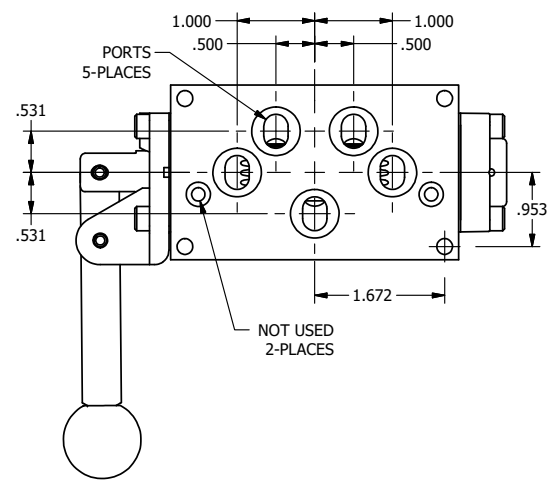

4

3

2

1

B

B

A

A

1 31/64

4

3

2

1

A

A

AAA
PRODUCTS
INTERNATIONAL

**AAA PRODUCTS
INTERNATIONAL**
7114 Harry Hines Blvd
Dallas, TX 75235

TITLE: 3/8" SUBPLATE, LEVER, 3 POS,
SPR FLOAT CTR,
RED KNOB, 270D LVR

DRAWING NO.:
DIM_HY3PGJRT

THE INFORMATION CONTAINED WITHIN THIS DOCUMENT IS PROPRIETARY TO AAA PRODUCTS AND MAY NOT BE DISCLOSED WITHOUT PRIOR WRITTEN CONSENT