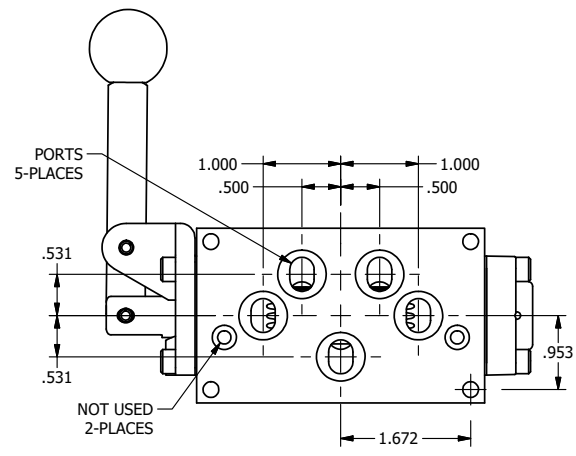

4

3

2

1

B

B

A

A

4

3

2

1

AAA
PRODUCTS
INTERNATIONAL

**AAA PRODUCTS
INTERNATIONAL**
7114 Harry Hines Blvd
Dallas, TX 75235

TITLE: 3/8" SUBPLATE, LEVER, 3 POS,
SPR FLOAT CTR,
RED KNOB, 90D LVR

DRAWING NO.:
DIM_HY3PGJR

THE INFORMATION CONTAINED WITHIN THIS DOCUMENT IS PROPRIETARY TO AAA PRODUCTS AND MAY NOT BE DISCLOSED WITHOUT PRIOR WRITTEN CONSENT