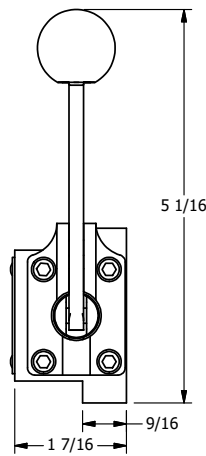

4

3

2

1

B

B

A

A

4

3

2

1

AAA
PRODUCTS
INTERNATIONAL

**AAA PRODUCTS
INTERNATIONAL**
7114 Harry Hines Blvd
Dallas, TX 75235

TITLE: 3/8" SUBPLATE, LEVER, 3 POS,
SPR FLOAT CTR,
RED KNOB, 90D LVR

DRAWING NO.:
DIM_HY3PGJR