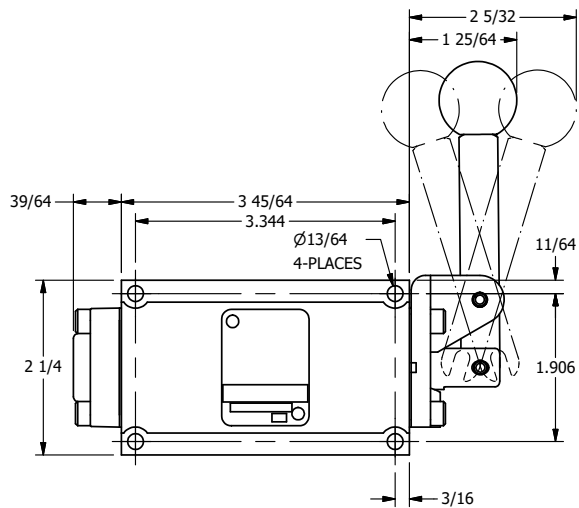

4

3

2

1

B

B

A

A

4

3

2

1

AAA
PRODUCTS
INTERNATIONAL

**AAA PRODUCTS
INTERNATIONAL**
7114 Harry Hines Blvd
Dallas, TX 75235

TITLE: 3/8" SUBPLATE, LEVER, 3 POS,
SPR FLOAT CTR,
RED KNOB, 90D LVR

DRAWING NO.:
DIM_HY3PGJR

THE INFORMATION CONTAINED WITHIN THIS DOCUMENT IS PROPRIETARY TO AAA PRODUCTS AND MAY NOT BE DISCLOSED WITHOUT PRIOR WRITTEN CONSENT