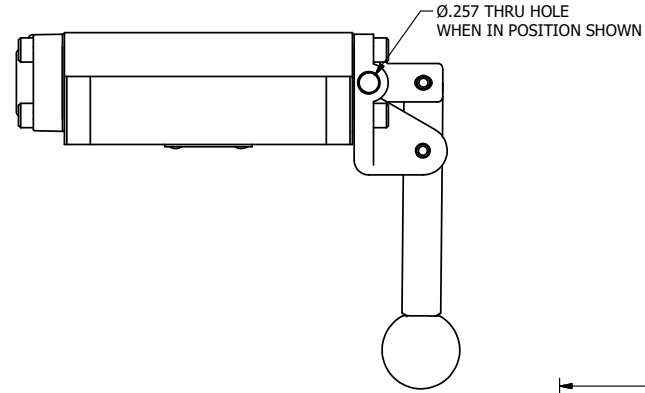

AAA
PRODUCTS
INTERNATIONAL

**AAA PRODUCTS
INTERNATIONAL**
7114 Harry Hines Blvd
Dallas, TX 75235

TITLE: 3/8" SUBPLATE, LEVER, 3 POS,
SPR FLOAT CTR,
HVY DTY, RED KNOB, LOCKOUT B

DRAWING NO.:
DIM_HY3PGHJLO