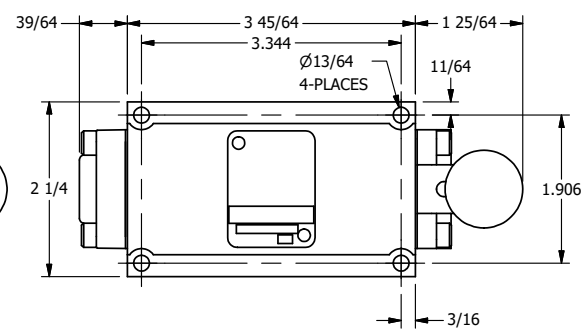

AAA
PRODUCTS
INTERNATIONAL

**AAA PRODUCTS
INTERNATIONAL**
7114 Harry Hines Blvd
Dallas, TX 75235

TITLE: 3/8" SUBPLATE, LEVER, 3 POS,
SPR FLOAT CTR,
HVY DTY, RED KNOB, LOCKOUT B

DRAWING NO.:
DIM_HY3PGHJLO