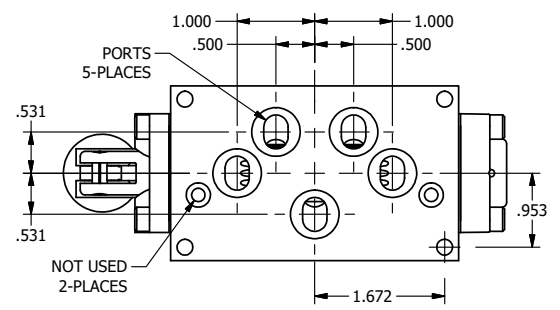

AAA
PRODUCTS
INTERNATIONAL

**AAA PRODUCTS
INTERNATIONAL**
7114 Harry Hines Blvd
Dallas, TX 75235

TITLE: 3/8" SUBPLATE, LEVER, 3 POS,
SPR FLOAT CTR,
HVY DTY, RED KNOB, LOCKOUT B

DRAWING NO.:
DIM_HY3PGHJLO