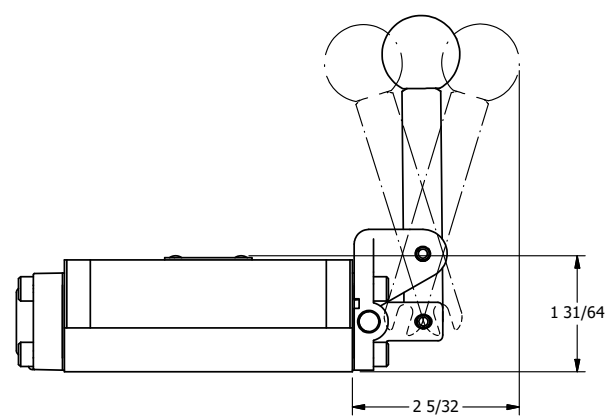

AAA
PRODUCTS
INTERNATIONAL

**AAA PRODUCTS
INTERNATIONAL**
7114 Harry Hines Blvd
Dallas, TX 75235

TITLE: 3/8" SUBPLATE, LEVER, 3 POS,
SPR FLOAT CTR,
HVY DTY, RED KNOB, LOCKOUT B

DRAWING NO.:
DIM_HY3PGHJLO