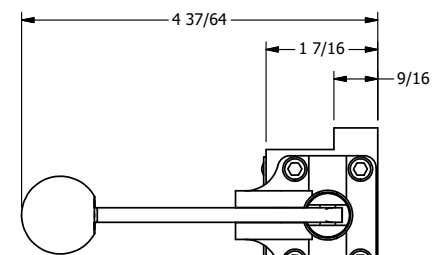

4

3

2

1

B

B

A

A

AAA
PRODUCTS
INTERNATIONAL

**AAA PRODUCTS
INTERNATIONAL**
7114 Harry Hines Blvd
Dallas, TX 75235

TITLE: 3/8" SUBPLATE, LEVER, 3 POS,
SPR FLOAT CTR,
HVY DTY, RED KNOB, LOCKOUT B

DRAWING NO.:
DIM_HY3PGHJLO